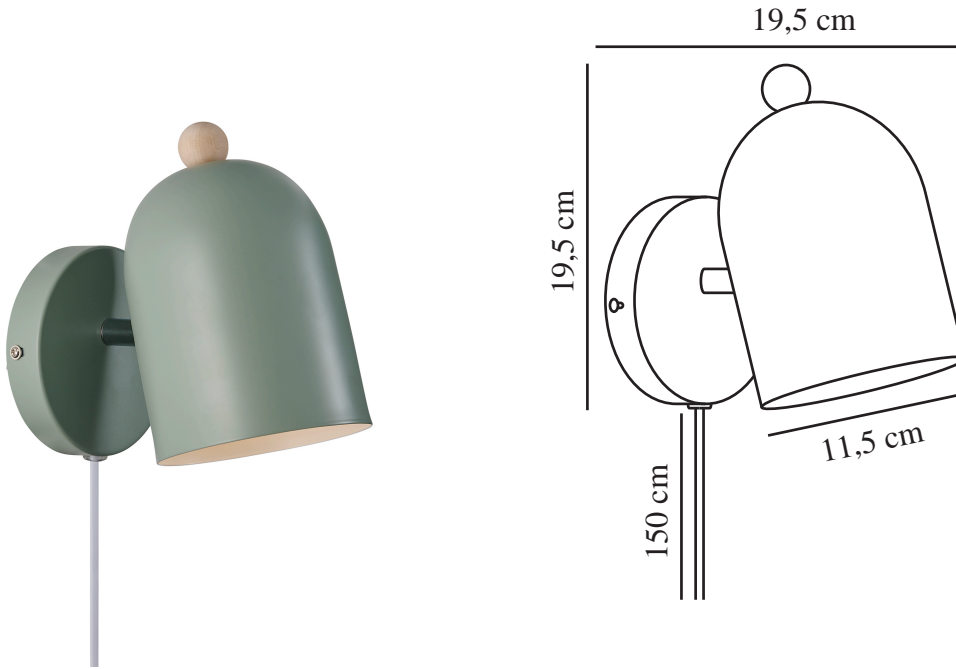

GASTON | WALL LIGHT | DUSTY GREEN

2412671023

nordlux®

Voltage (V): 220-240 Volt
IP degree: IP20
Maximum bulb wattage (W): 15
Class (Class 1, Class 2, Class 3):
Class 2 (Double isolated)
Socket type: E27
Switch placement: On the cable
Parallel connection: False

Primary material: Metal
Secondary material: Wood
Colour of the cable: White
Length of the cable (cm): 150
Surface material of the cable:
Plastic
Is the cable replaceable: True
Colour: Dusty green

Height (cm): 19.5
Width (cm): 19.5
Shade Diameter (cm): 11.5
Outdoor base dimension (cm): 12
Length (cm): 19.5
Tilt Angle (°): 45
Turning Angle (°): 320

EAN: 5704924018756
TUN: 2378767
Item Number: 2412671023
Pcs Per Master Carton: 3

Sales Box Height (cm): 18.5
Sales Box Width(cm): 18.5
Sales Box Depth (cm): 12.5
Sales Box Volume m³ : 0.0043
Product net weight (kg): 0.53

- Nordic style • Adjustable lamp for directional light
- A simple shape with a wooden detail

Gaston is a streamlined wall lamp in cute, muted tones. Featuring a rounded shape with a small wooden detail on top, Gaston adds a beautiful touch to any nursery or children's room. The lamp has a flexible shade that allows for directional light.