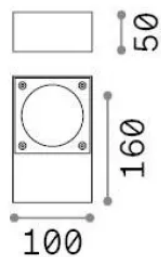

Info sorgente e prestazionali

Sorgente integrata	Light bulb (not included)
Sorgente sostituibile	No
Potenza	GX53 max 1 x 9 W
Emissione	Direct
Consumo massimo	-
Lampadina consigliata	154008 GX53 9W 4000K CRI80