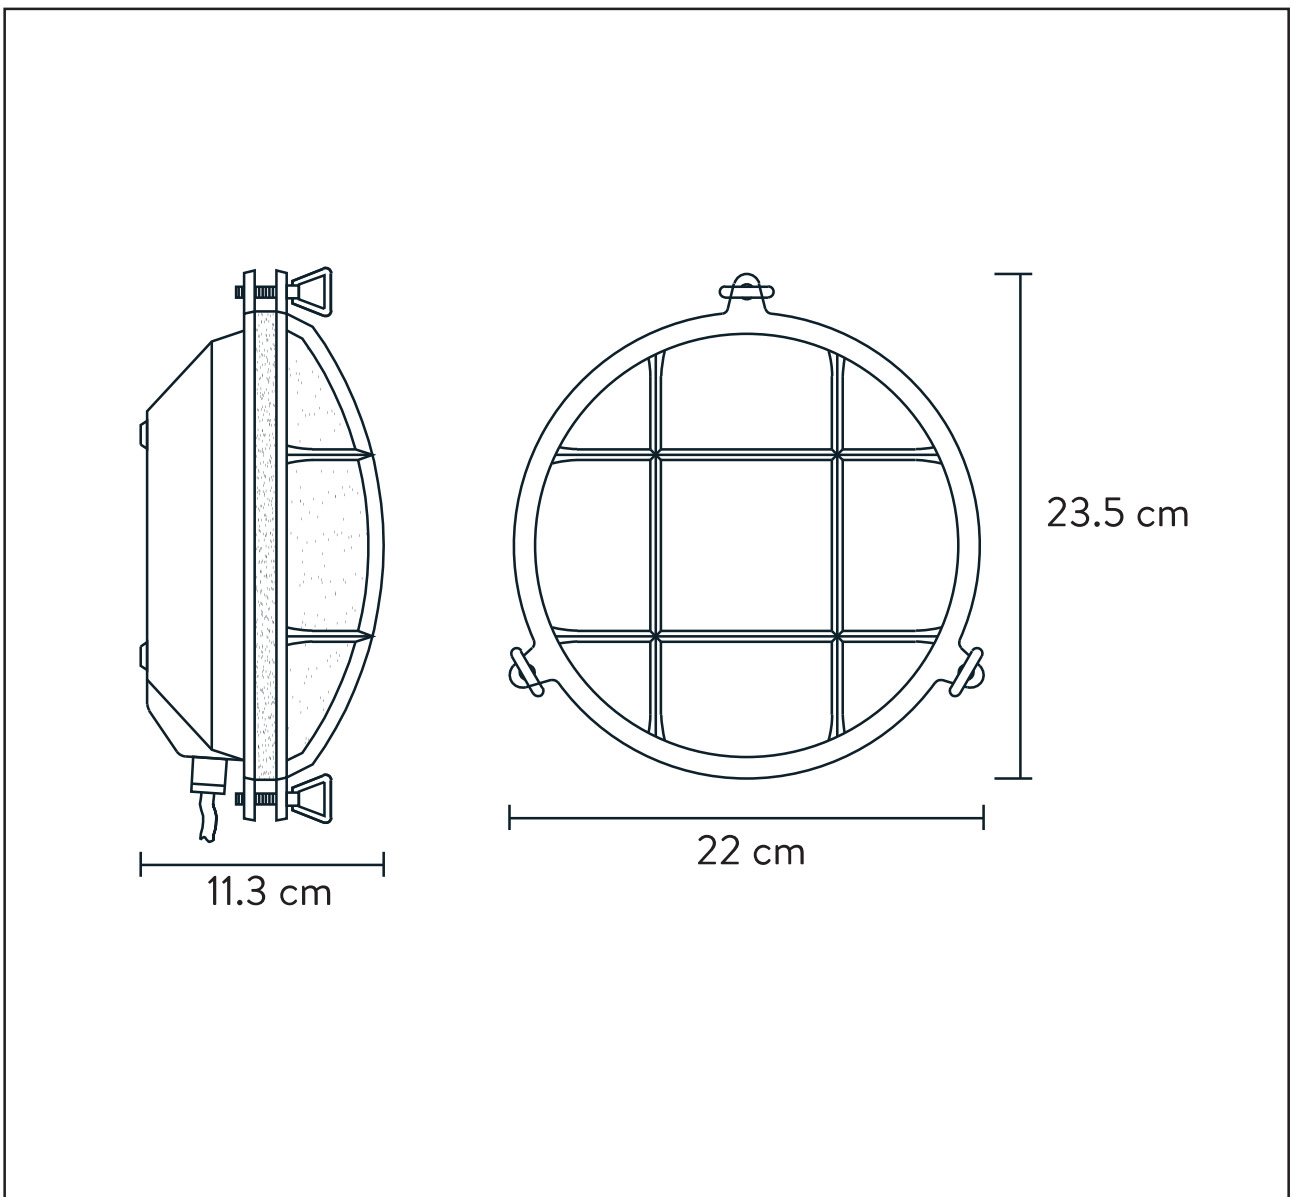

LUCIDE

GENERAL SPECIFICATIONS

RECOMMENDED LUCIDE LIGHT SOURCE

49042/05/60

Light source dimmable : YES

Light source incl. : NO

General specifications

Dimensions LxWxH : 23.5cm x 22cm x 11.3 cm

Height minimum : 25 cm

Height maximum : 25 cm

Dimensions shade LxWxH : ø19cm x 4cm

Main material : ALUMINIUM + GLASS

Ceiling rose material : NO

Color : Black & YELLOW BRASS

Style : Retro

Shape : ROUND

Weight : 1.80 kg

Warranty : 2 years

Product specifications

Dimmable : No

Light direction : Downlight

Adjustable in height : No

Directional : Not Directional

Cable : NO

www.lucide.com

DUDLEY

Item Number :11890/25/02
EAN code : 5411212114860
Item Number :11890/25/30
EAN code : 5411212114877

For more specifications, dimensions please visit
www.lucide.com