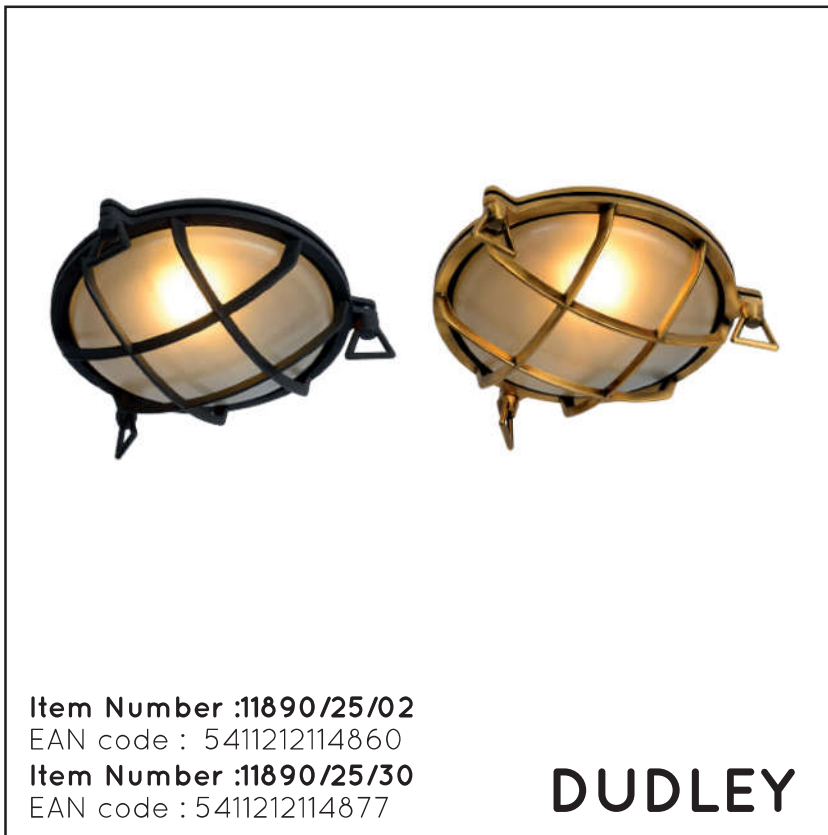

LUCIDE

GENERAL SPECIFICATIONS

RECOMMENDED LUCIDE LIGHT SOURCE

49042/05/60

Light source dimmable : YES

Light source incl. : NO

General specifications

Dimensions LxWxH : 23.5cm x 22cm x 11.3 cm

Height minimum : 25 cm

Height maximum : 25 cm

Dimensions shade LxWxH : ø19cm x 4cm

Main material : ALUMINIUM + GLASS

Ceiling rose material : NO

Color : Black & YELLOW BRASS

Style : Retro

Shape : ROUND

Weight : 1.80 kg

Warranty : 2 years

Product specifications

Dimmable : No

Light direction : Downlight

Adjustable in height : No

Directional : Not Directional

Cable : NO

www.lucide.com

DUDLEY

Item Number :11890/25/02
EAN code : 5411212114860
Item Number :11890/25/30
EAN code : 5411212114877

For more specifications, dimensions please visit
www.lucide.com