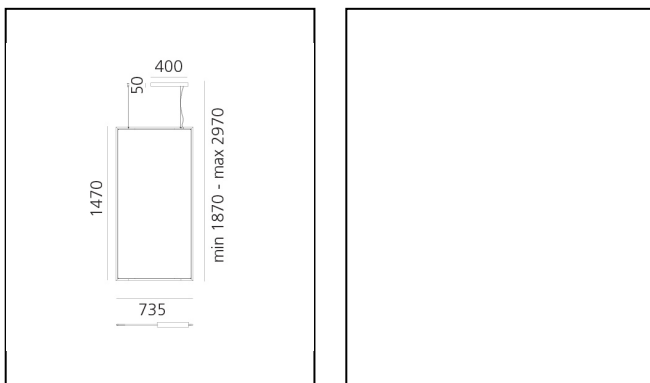

Discovery Space Rectangular - White Violet Integralis - Bronze - App Compatible

Ernesto Gismondi

IP20  Dimmbar: 

LUMINAIRE

DAY MODE

- Watt: **63W**
- Spannung (V): **220-240V**
- Lichtstrom (lm): **2778lm**
- Strahlungsstärke: **1686mW**
- CCT: **3500K**
- Efficacy: **44lm/W**
- CRI: **80**
- Dimmable Typology: **APP**

NIGHT MODE

- Watt: **63W**
- Spannung (V): **220-240V**

BESCHREIBUNG

Discovery is an unobtrusive, utterly absent and immaterial element. Its volume is only perceived when switched on, thanks to the light that outlines the central emitting surface. The result is a uniform light, ideal for working environments. The company's great optoelectronic skills, combined with a thorough culture of design and with technological know-how, produces a perfectly all-purpose and surprising solution, which translates innovation into emotional perception. In the version WHITE-VIOLET INTEGRALIS, Artemide App compatible, Discovery is designed in two operating modes: Day, with white light performance for a microbial growth control, and Night, with a violet light emission for a faster reduction of the bacterial load, in particular for photosensitive pathogenic bacteria.

DIMENSION

- Länge: **cm 73.5**
- Breite: **cm 1.7**
- Höhe: **cm 147**
- Max Höhe von der Decke: **cm 297**

INKLUSIVE LICHTQUELLEN

- Kategorie: **Dual Channel LED**
- Anzahl: **1**
- CRI: **80**
- Color Tolerance: **3SDCM**
- Service Life Kanal 1: **L70 B50 60000h**
- Service Life Kanal 2: **L70 B50 20000h**