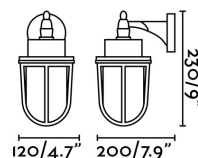

## NAHIR Brass wall lamp

Ref. 70992

Wall lamp with a classic style made of brass. This outdoor wall lamp is ideal for the lighting of gardens and terraces. Thanks to its main material, brass, it is also suitable for installing in areas where environmental conditions require a high strength material. In addition, this luminaire features IP44. Made in Europe .

### Specifications

<b>Bulb:</b>	1 X E27 60 W
<b>Bulb included:</b>	No
<b>Transformer:</b>	
<b>Transformer included:</b>	No
<b>Voltage:</b>	100-240V
<b>Operating Frequency:</b>	
<b>IP:</b>	44
<b>Class:</b>	I
<b>Material:</b>	Brass and glass diffuser
<b>Recommended bulb:</b>	17463
<b>Description of recommended Bulb:</b>	BULB STANDARD MATT LED E27 7W 2700K 800Lm
<b>Length:</b>	200 mm
<b>Net Width:</b>	120 mm
<b>Height:</b>	210 mm
<b>Diameter:</b>	120 Ø
<b>Net Weight:</b>	2.06 kg