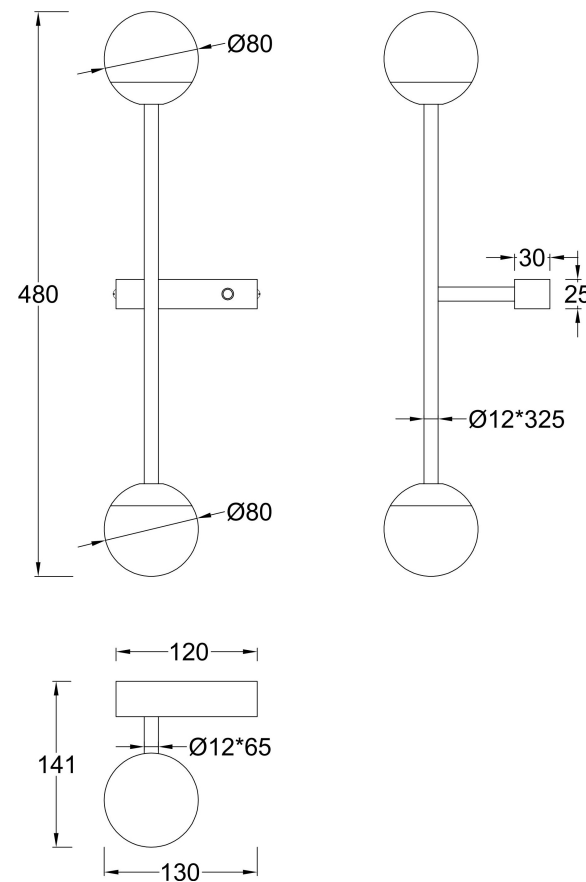

Instruction

MOD285WL-L10B3K

MAX 10W
900 Lumen

Model: MOD285WL-L10B3K

Collection: Modern

Series: Touch

Wall Lamps

This product contains a light source of the energy efficiency class B