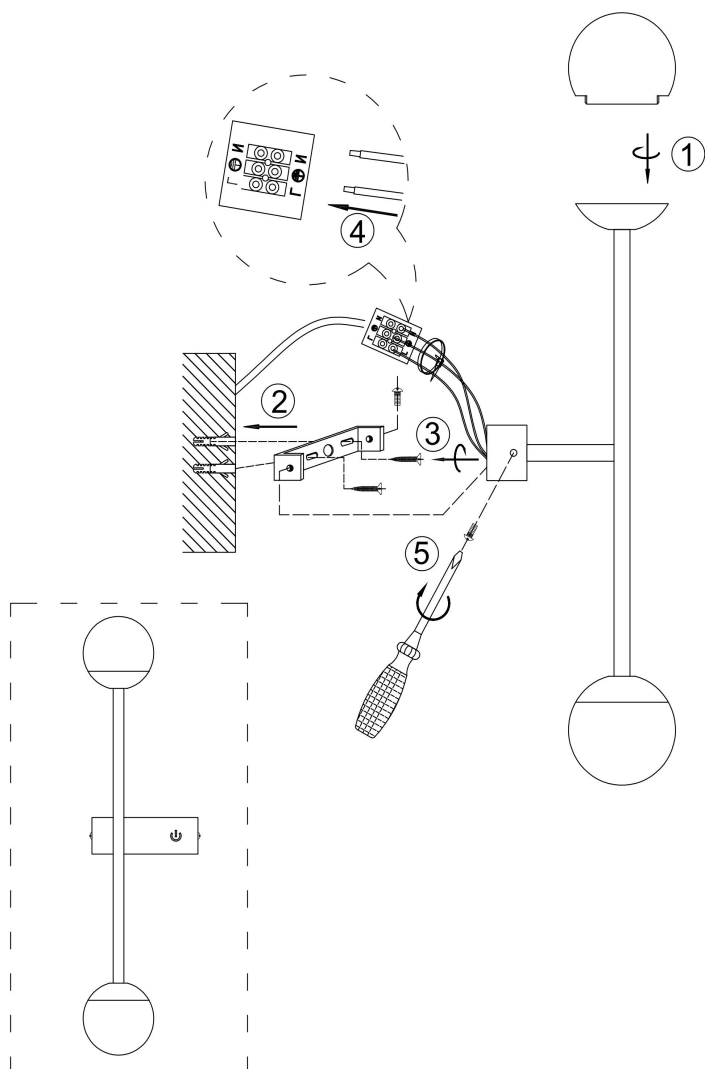

Instruction

MOD285WL-L10B3K

MAX 10W
900 Lumen

Model: MOD285WL-L10B3K

Collection: Modern

Series: Touch

Wall Lamps

This product contains a light source of the energy efficiency class B