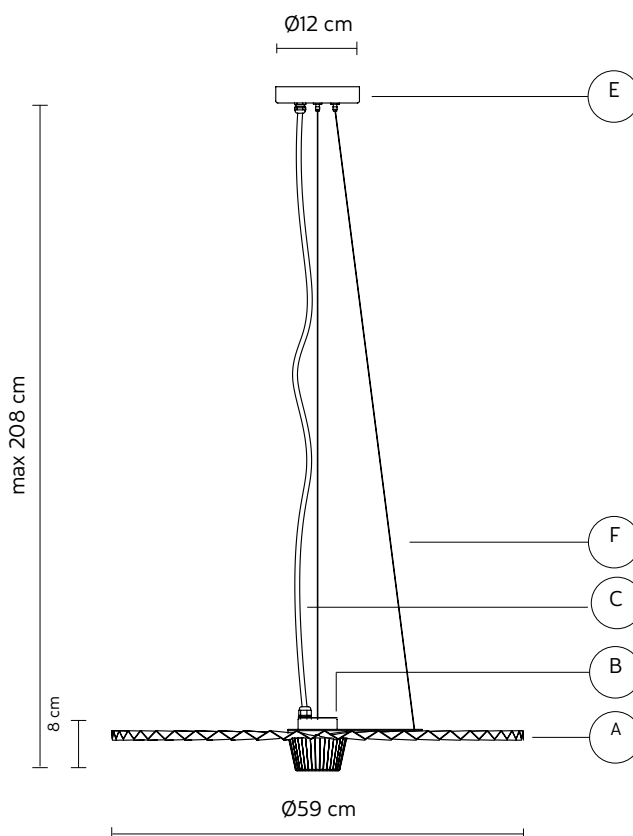

CEILING CUP "E"

material metal
colour matt black

ELECTRICAL CABLE "C"

colour black

SUSPENSION CABLE "F"

material steel

ELECTRICAL SYSTEM

source LED 13W dimmable
1200 lumen 3000K
CRI ≥ 80 class A+

PACKAGING

n° cartons 1
net weight/kg 2,2
gross weight/kg 3,9
packaging/cm 67x73x18,5

LIGHT EMISSION

unidirectional

 direct
 filtered
 indirect
 absence

COMPLIANT WITH

IEC 60598-1:2014
EN 60598-1:2015

degree of protection IP65
LED equipped