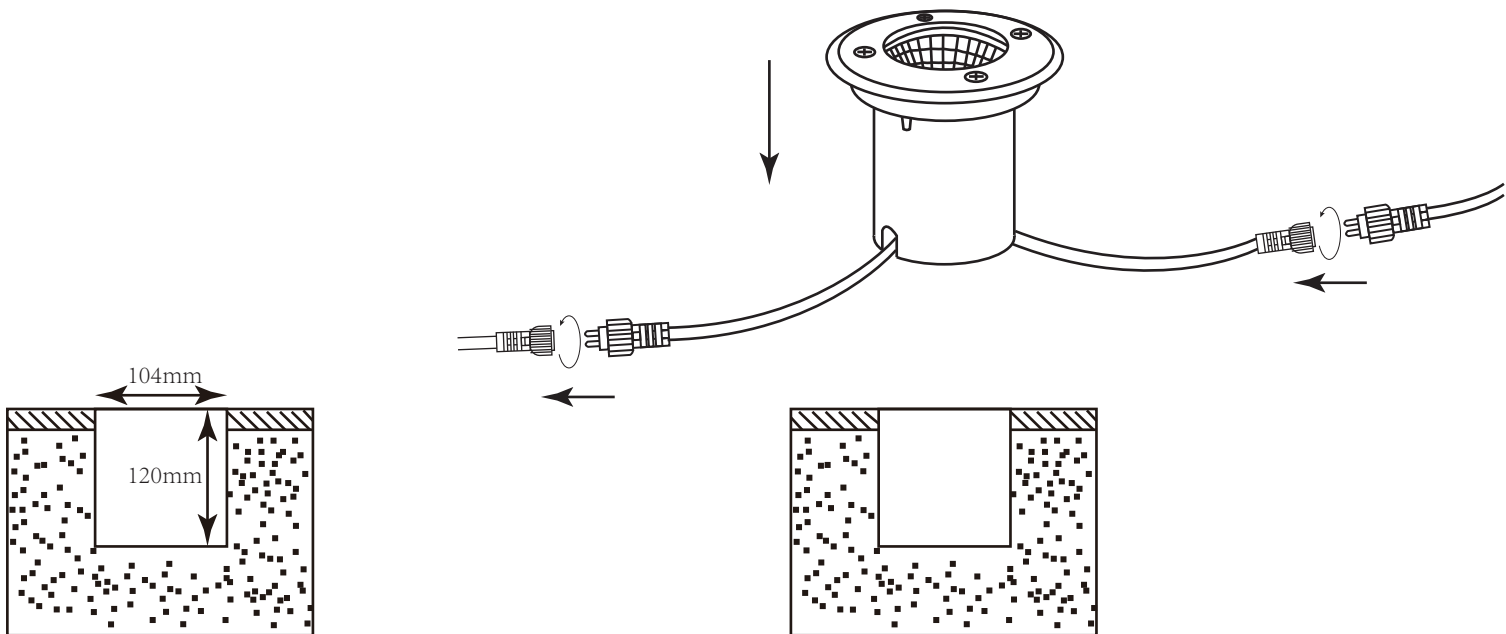

GARDEN 24 Ground Spot

108536 108537

Technical Data

Voltage	24VAC/31VDC
Power	6.2W/9W
IP Class	IP44

Markslojd AB
Gränevägen 5 S-511 62 Skene
Sweden
www.markslojd.com