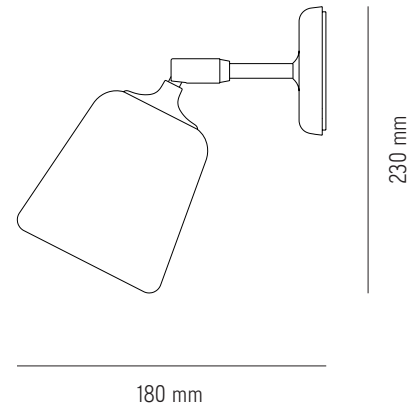

Specification

Product Name	Material Wall Lamp
Designer	Nørgaard & Kechayas
Year	2020
Category	Lighting
Type	Wall Lamp
Material	Marble shade w. powder coated aluminium and steel base
Colour/Variant	Black Base w. White Marble, white Opal Glass or Stainless Steel
Product Dimensions	H: 230 x W: 130 x D:180 mm
Packaging Dimensions	H: 210 X W: 310 X D: 310 mm
Cord	Black PVC, 2500 mm - on/off switch on lamp base
Weight	1,9 kg
Weight (incl. Packaging)	2,3 kg
Light Source	E14, Max 25W / LED Max 7W 220-240V~ 50/60Hz
Bulb	Not Included
Certification	CE, Class II, IP20
County of origin	China
Master packaging	1