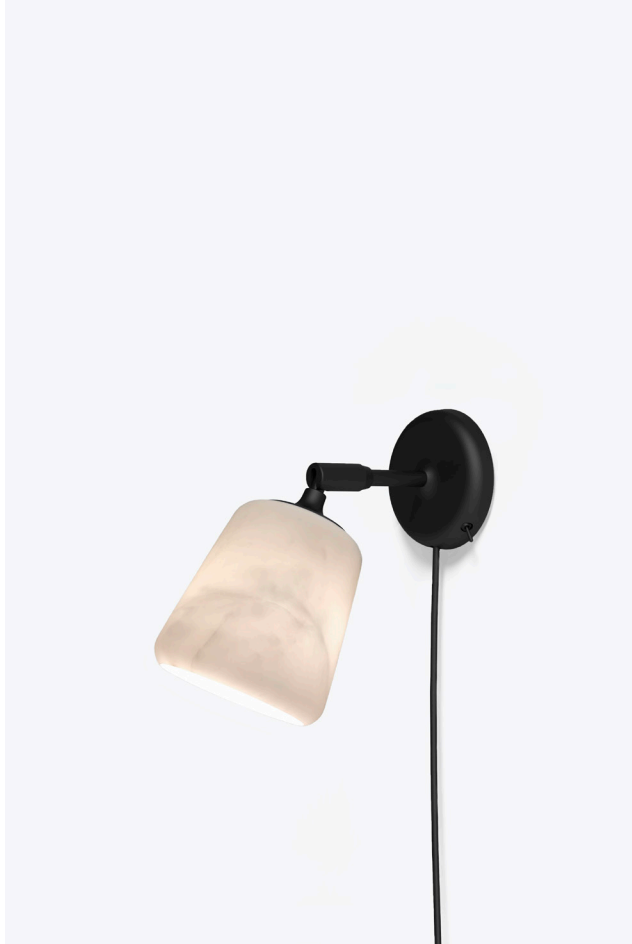

NEW WORKS.

Product Fact Sheet - Lighting - Material Wall Lamp, The New Edition

Material Wall Lamp The New Edition

Nørgaard & Kechayas

With the Material Pendant being our most popular product since day one, we are more than excited to extend this strikingly minimalist range. The introduction of the Material Table Lamp and Material Wall Lamp allows you to bring the beauty of natural materials into every room of the house. Both products feature a pivoting head for added function, and a sleek black frame that places your chosen material front and centre. From the warmth of mixed cork and terracotta, to the textural concrete finish, the Material series is perfect for those intimate settings

Ean No	Item No	Variation
5712826201633	20163	The Black Sheep (White Marble)
5712826201640	20164	White Opal Glass
5712826201657	20165	Stainless Steel

NEW WORKS.

Product Fact Sheet - Lighting - Material Wall Lamp, The New Edition

Specification

Product Name	Material Wall Lamp
Designer	Nørgaard & Kechayas
Year	2020
Category	Lighting
Type	Wall Lamp
Material	Marble shade w. powder coated aluminium and steel base
Colour/Variant	Black Base w. White Marble, white Opal Glass or Stainless Steel
Product Dimensions	H: 230 x W: 130 x D:180 mm
Packaging Dimensions	H: 210 X W: 310 X D: 310 mm
Cord	Black PVC, 2500 mm - on/off switch on lamp base
Weight	1,9 kg
Weight (incl. Packaging)	2,3 kg
Light Source	E14, Max 25W / LED Max 7W 220-240V~ 50/60Hz
Bulb	Not Included
Certification	CE, Class II, IP20
County of origin	China
Master packaging	1

NEW WORKS.

Product Fact Sheet - Lighting - Material Wall Lamp, The New Edition

Variation

The Black Sheep (White Marble)

White Opal Glass

Stainless Steel