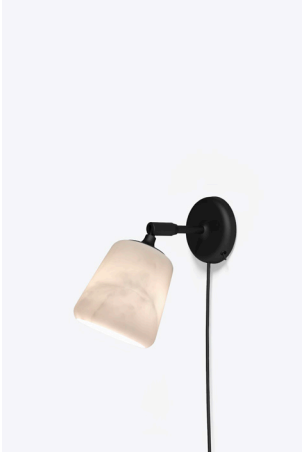

NEW WORKS.

Product Fact Sheet - Lighting - Material Wall Lamp, The New Edition

Material Wall Lamp The New Edition

Nørgaard & Kechayas

With the Material Pendant being our most popular product since day one, we are more than excited to extend this strikingly minimalist range. The introduction of the Material Table Lamp and Material Wall Lamp allows you to bring the beauty of natural materials into every room of the house. Both products feature a pivoting head for added function, and a sleek black frame that places your chosen material front and centre. From the warmth of mixed cork and terracotta, to the textural concrete finish, the Material series is perfect for those intimate settings

Ean No	Item No	Variation
5712826201633	20163	The Black Sheep (White Marble)
5712826201640	20164	White Opal Glass
5712826201657	20165	Stainless Steel

NEW WORKS.

Product Fact Sheet - Lighting - Material Wall Lamp, The New Edition

The Black Sheep (White Marble) and White Opal Glass are transparent lampshades, and therefore comes without innershade for the light source to illuminate the shade.

Cleaning & Care Guide

Turn off the electricity before cleaning the lamp. Wipe the glass shade with a soft dry or moist cloth. Do not use any abrasive cleaning tools, and never use strong cleaning agents such as household glass cleaner, white spirit, turpentine.

NEW WORKS.

Product Fact Sheet - Lighting - Material Wall Lamp, The New Edition

Variation

The Black Sheep (White Marble)

White Opal Glass

Stainless Steel