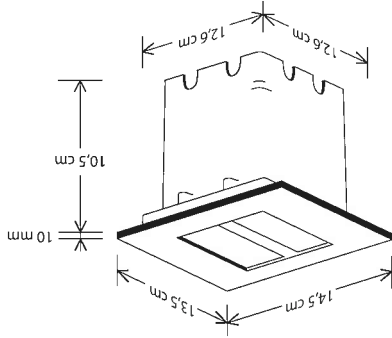

7962-310

7960-310 / 7961-310

7960-310 / 7961-310 / 7962-310

NEW HIGH POWER LED GROUND SPOT 7962-310
 Clear glass, LED 12W. Adjustable beam angle. /
 Klares Glas, LED 12W. Einstelbare Abstrahl-
 winkel. / Transparent glas, LED 12W. Verstel-
 bare stralingshoek.

- 13,5 x 18,5 x 11,5 (cm)
- 12W/230-240V IP-65
- =6

NEW HIGH POWER LED GROUND SPOT 7961-310
 Clear glass, LED 9W. Adjustable beam angle. /
 Klares Glas, LED 9W. Einstelbare Abstrahl-
 winkel. / Transparent glas, LED 9W. Verstelbare
 stralingshoek.

- 13,5 x 14,5 x 11,5 (cm)
- 9W/230-240V IP-65
- =6

NEW HIGH POWER LED GROUND SPOT 7960-310
 Clear glass, LED 6W. Adjustable beam angle. /
 Klares Glas, LED 6W. Einstelbare Abstrahl-
 winkel. / Transparent glas, LED 6W. Verstelbare
 stralingshoek.

- 13,5 x 14,5 x 11,5 (cm)
- 6W/230-240V IP-65
- =6