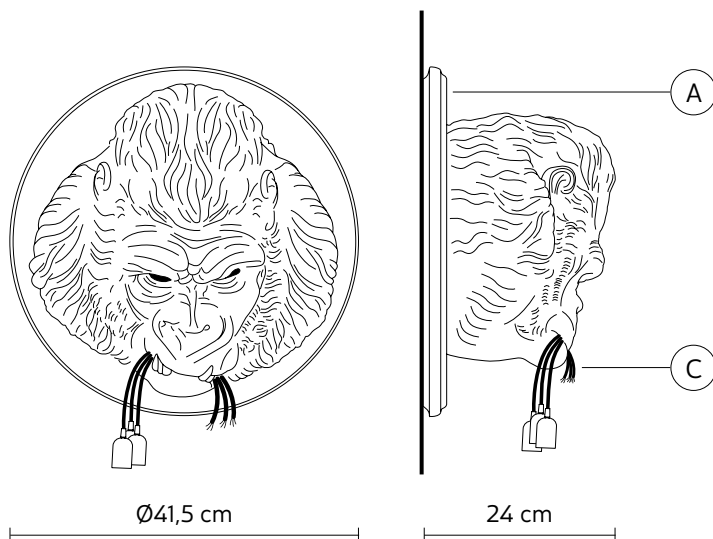

COLLECTION

AP152 GR INT