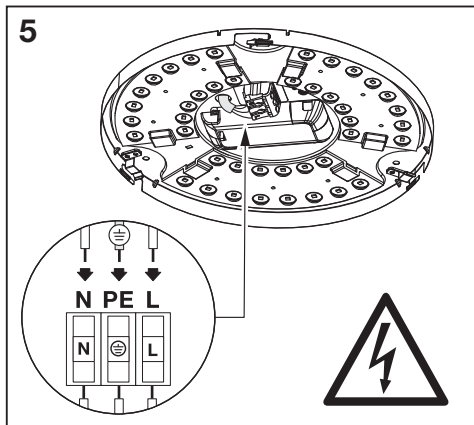

4099854092466
4099854092480

4099854092428
4099854092442

mm

1

ON ON ON ON

OFF OFF OFF OFF

ON

OFF

2

3

4099854092428
4099854092442

	EAN	This product contains a light source of energy efficiency class	Contained Light Source
ORBIS SLIM MOIA 280MM 20W 830 WT	4099854092428	E	
ORBIS SLIM MOIA 280MM 20W 830 BK	4099854092442	E	
ORBIS SLIM MOIA 480MM 36W 830 WT	4099854092466	E	
ORBIS SLIM MOIA 480MM 36W 830 BK	4099854092480	E	