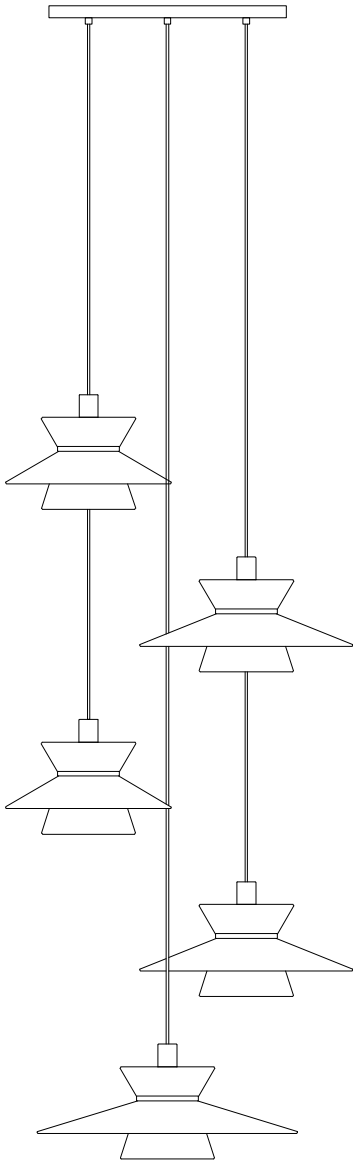

KARE

DESIGN

55975 Pendant Lamp

Riva Ø87cm

Bulb not included

NO	A	B	C	D	E	F	G
TYPE							
QTY	5PC	0PC	5PC	1PC	3PCS	3PCS	3PCS

55975 Pendant Lamp Riva Ø87cm Bulb not included

KARRE DESIGN

1 X

55975 Pendant Lamp Riva Ø87cm
 Bulb not included

KARRE
 DESIGN

NO	A	B	C	D	E	F	G
TYPE							
QTY	5PC	0PC	5PC	1PC	3PCS	3PCS	3PCS