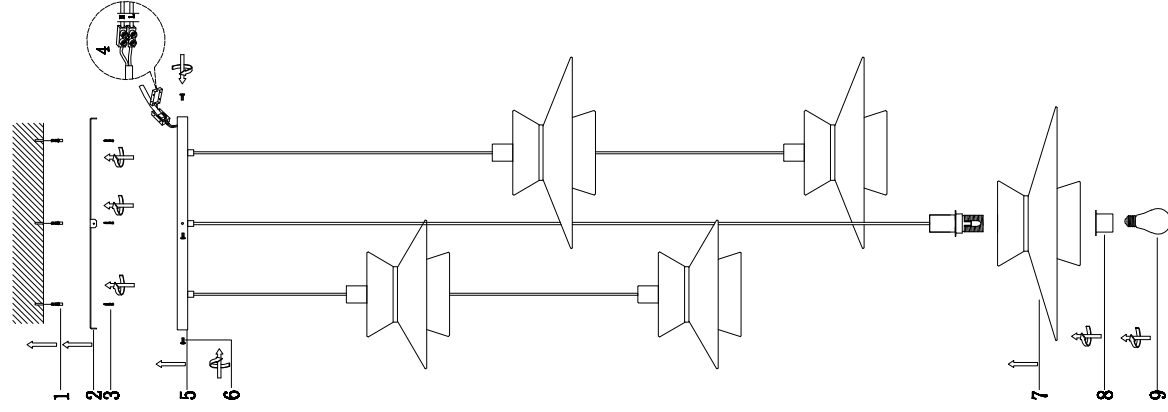

KARE

DESIGN

55975 Pendant Lamp

Riva Ø87cm

Bulb not included

NO	A	B	C	D	E	F	G
TYPE							
QTY	5PC	0PC	5PC	1PC	3PCS	3PCS	3PCS

55975 Pendant Lamp Riva Ø87cm Bulb not included

KARRE DESIGN

1 X

55975 Pendant Lamp Riva Ø87cm
 Bulb not included

KARRE
 DESIGN

NO	A	B	C	D	E	F	G
TYPE							
QTY	5PC	0PC	5PC	1PC	3PCS	3PCS	3PCS