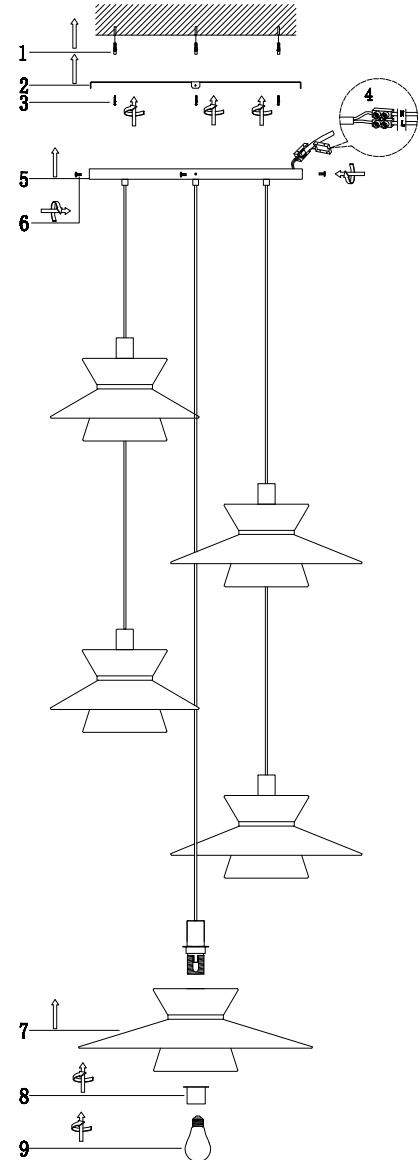

KARE

DESIGN

55975 Pendant Lamp

Riva Ø87cm

Bulb not included

NO	A	B	C	D	E	F	G
TYPE							
QTY	5PC	0PC	5PC	1PC	3PCS	3PCS	3PCS

55975 Pendant Lamp Riva Ø87cm Bulb not included

KARRE DESIGN

1 X

55975 Pendant Lamp Riva Ø87cm
 Bulb not included

KARRE
 DESIGN

NO	A	B	C	D	E	F	G
TYPE							
QTY	5PC	0PC	5PC	1PC	3PCS	3PCS	3PCS