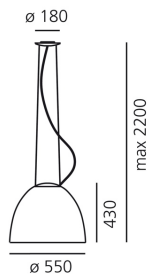

Nur Gloss LED - Suspension - Black - App Compatible

Ernesto Gismondi

IP20     Dimmerable: 

LUMINAIRE

- Power Supply: **Electronic**
- Watt: **45W**
- Voltage: **220V-240V**
- Delivered lumens output: **2006lm**
- CCT: **2700K**
- Efficiency: **56%**
- Efficacy: **44.58lm/W**
- CRI: **90**
- Dimmable Typology: **Push & APP**

Notes

A new perfectly smooth and polished finish gives elegance to the classicNur model. All the versions are encased in a diffuser at the bottom.

DESCRIPTION

PRODUCT CODE: A243410APP

FEATURES

- Article Code: **A243410APP**
- Colour: **Black**
- Installation: **Suspension**
- Material: **Aluminum, methacrylate, glass**
- Series: **Design Collection**
- Environment: **Indoor**
- Area contract: **Hospitality, Office, Residential**
- Emission: **Direct/indirect**
- design by: **Ernesto Gismondi**

DIMENSIONS

- Height: **cm 43**
- Diameter: **cm 55**
- Max Height from ceiling: **cm 220**
- Glow Wire Test: **650°C**

SOURCES INCLUDED

- Category: **Led**
- Number: **1**
- Watt: **37W**
- Delivered lumens output: **3747lm**
- Color temperature (K): **2700K**
- CRI: **90**
- Color Tolerance: **MacAdam 2SDCM**
- Efficacy: **103lm/W**
- Service Life: **50000-L70**