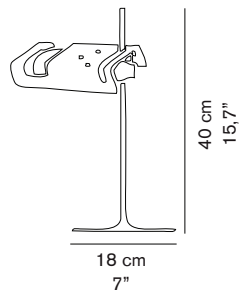

SPIDER 291

Joe Colombo
1965

Table lamp giving direct light, lacquered metal base, chromium-plated stem, adjustable reflector in lacquered aluminium.

DIMENSIONS

MATERIALS

metal/aluminium

COLORS

white	RAL9003
external black	RAL9005
inner white	RAL9003

black on/off switch

PACKAGING

dimensions 24,5x21,5x44,5 cm / 9,6"x8,5"x17,5"
volume 0,0234 m³ / 0,83 ft³
weight 3 kg / 6,61 lb

TYPE

indoor - table lamp

PHOTOMETRIC CURVE