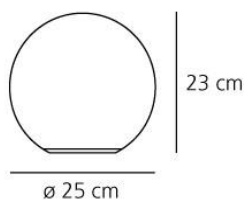

Dioscuri table 25

Michele De Lucchi

IP20      

LUMINAIRE

- Watt: **70W**
- Voltage: **220V-240V**
- Delivered lumens output: **1070lm**
- CCT: **2800K**
- Efficiency: **89%**
- Efficacy: **15.28lm/W**
- CRI: **100**
- Dimmer Typology: **Microswitch Dimmer**

DESCRIPTION

Materials: Polycarbonate base with steel ballast; acid-etched blown glass diffuser.

PRODUCT CODE: 0146010A

FEATURES

- Article Code: **0146010A**
- Colour: **White**
- Installation: **Table**
- Material: **blown glass, polycarbonate, steel**
- Series: **Design Collection**
- Environment: **Indoor**
- Area contract: **Residential**
- Emission: **Diffused**
- design by: **Michele De Lucchi**

DIMENSIONS

- Height: **cm 23**
- Diameter: **cm 25**
- Glow Wire Test: **850°**

NOT INCLUDED SOURCES

- Category: **HALO**
- Number: **1**
- Lbs: **A60**
- Watt: **77W**
- Socket: **E27**
- Color Rendering: **1a**
- Color temperature (K): **2900K**
- Duration (h): **1000h**