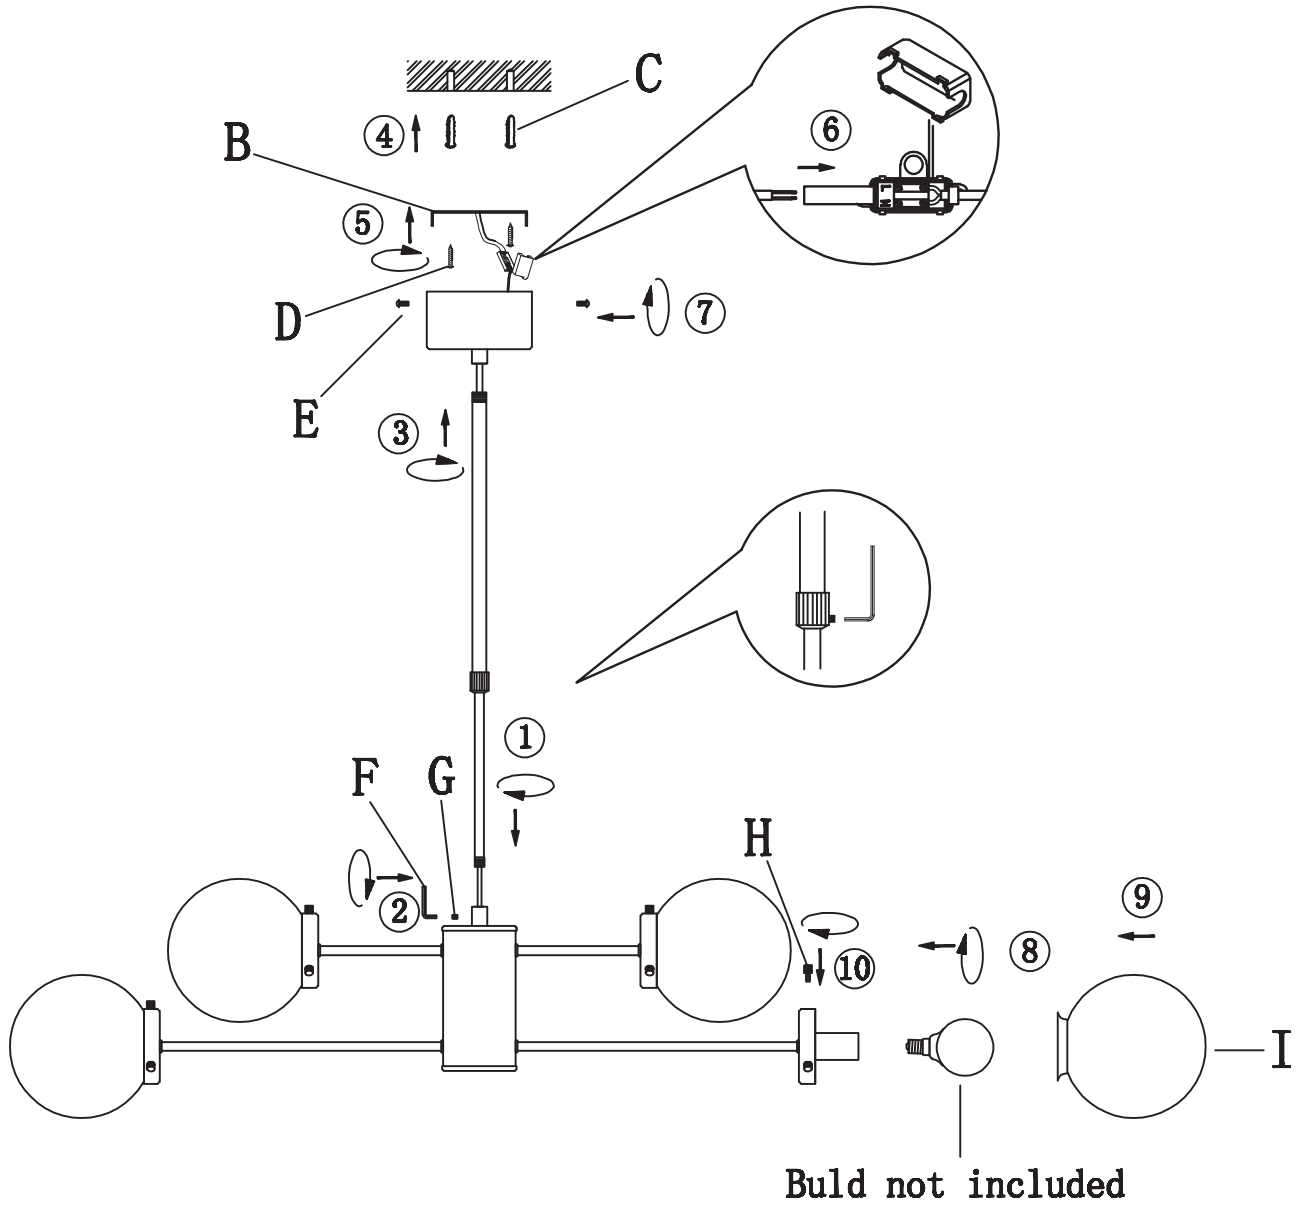

# KARE DESIGN

52950 Pendant lamp Heavenly Black Ø98cm

52951 Pendant lamp Heavenly Gold Ø98cm

NO.	A	B	C	D	E	F	G	H	I
TYPE									
QTY	1PCS	1PCS	2PCS	2PCS	2PCS	1PCS	1PCS	24PCS	8PCS