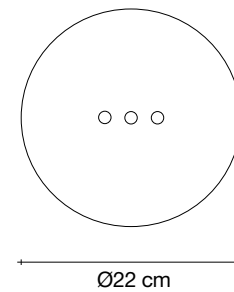

Etoile's intricate network of intersecting nickel lines recalls constellations in a clear night sky. Strategically placed bulbs cast a starry light, twinkling as viewers move around the pendant. Through projecting these complex patterns throughout the room, Etoile casts a heavenly glow in any space. Design Christian Lava.

20

16

83cm x 80cm x 43,5cm