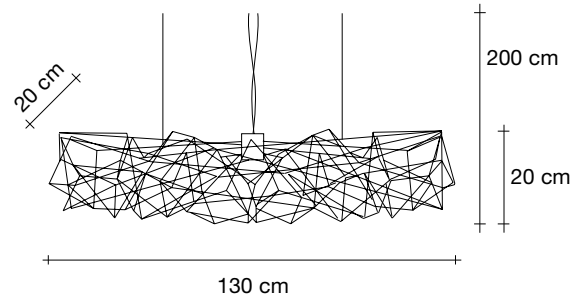

Recommended Light | Canopy |

230-240V ~ 50/60Hz

HALOGEN
8 x 20W G4 12V

Dimmable with IGBT and TRIAC
Dali system on request

or on request

LED
8 x 2W G4 12V

Dimmable with IGBT
Dali system on request