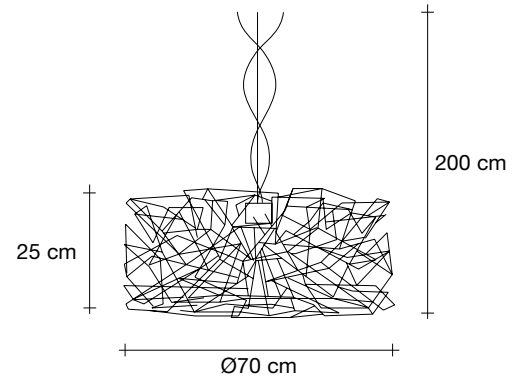

Body |

Type |
Suspension

Materials |
Metal

Finishes | Code

Nickel
0P01S E7 C8

Recommended Light | Canopy |

230-240V ~ 50/60Hz

HALOGEN
8 x 10W G4 12V
8 x 20W G4 12V

Dimmable with IGBT and TRIAC
Dali system on request

or on request

LED
16 x 2W G4 12V

Dimmable with IGBT
Dali system on request