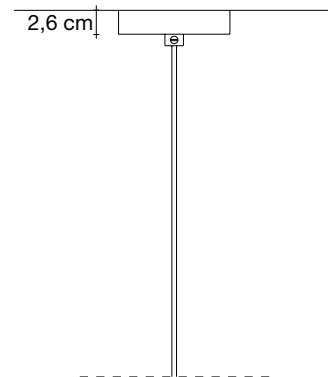

Etoile's intricate network of intersecting nickel lines recalls constellations in a clear night sky. Strategically placed bulbs cast a starry light, twinkling as viewers move around the pendant. Through projecting these complex patterns throughout the room, Etoile casts a heavenly glow in any space. Design Christian Lava.

2

1

30cm x 30cm x 30cm