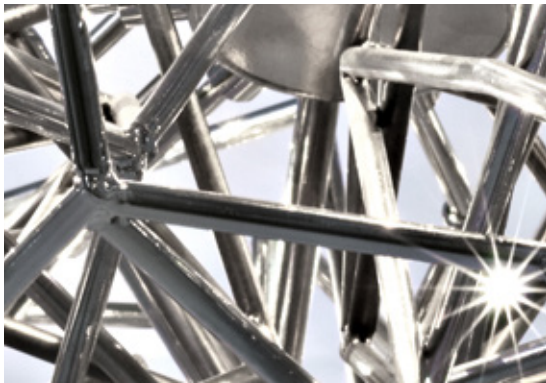

Recommended Light | Canopy |

230-240V ~ 50/60Hz

HALOGEN
6 x 10W G4 12V

Dimmable with IGBT and TRIAC

or on request

LED
6 x 2W G4 12V

Dimmable with IGBT
Dali system on request