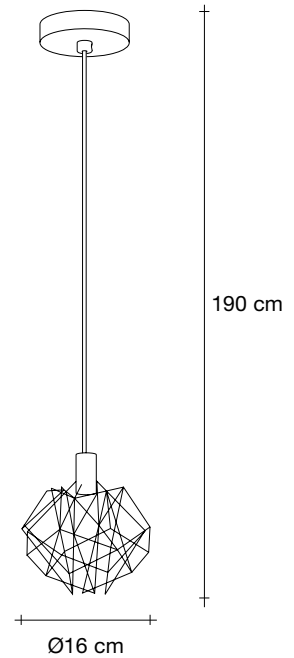

Etoile, Twinkling in an *indoor Sky*.

design Christian Lava
terzani.com

Type |
Pendant

Materials |
Metal

Finishes | Code

Nickel
OP05S E7 C8

Body |

Recommended Light | Canopy |

2

1

30cm x 30cm x 30cm

Etoile, Twinkling in an *indoor Sky*.

design Christian Lava
terzani.com

Type |
Suspension

Materials |
Metal

Finishes | Code

12

9

162cm x 35cm x 35cm

Etoile, Twinkling in an *indoor Sky*.

design Christian Lava
terzani.com

Body |

Type |
Suspension

Materials |
Metal

3,8

2,8

71cm x 32cm x 20,5cm