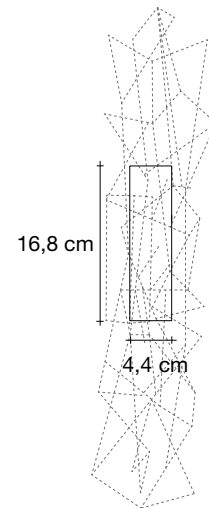

Etoile's intricate network of intersecting nickel lines recalls constellations in a clear night sky. Strategically placed bulbs cast a starry light, twinkling as viewers move around the pendant. Through projecting these complex patterns throughout the room, Etoile casts a heavenly glow in any space. Design Christian Lava.

3,8

2,8

71cm x 32cm x 20,5cm