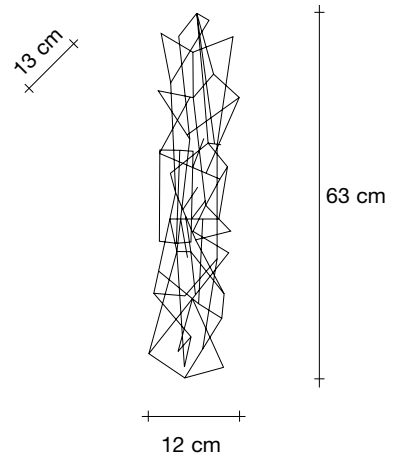

Recommended Light | Canopy |

230-240V ~ 50/60Hz

HALOGEN
6 x 10W G4 12V

Dimmable with IGBT and TRIAC

or on request

LED
6 x 2W G4 12V

Dimmable with IGBT
Dali system on request