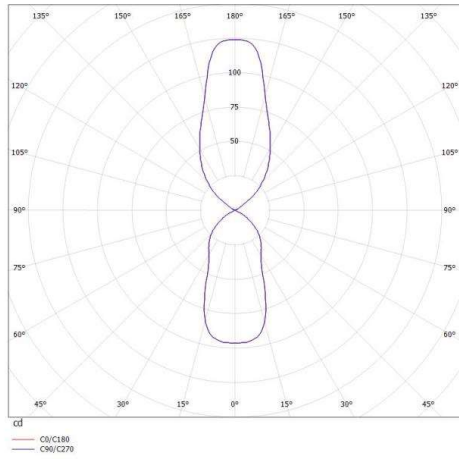

WAAMP W**472-40023630**

WAAMP W SURFACE MOUNTED WALL LUMINAIRE made of aluminium, black gold, similar to RAL 9005/1036, light output indirect, IP20

**DRAWING****LIGHT DISTRIBUTION CURVE****TECHNICAL DETAILS**

System perform. [W]	11
Bulb type	LED
Luminous flux [lm]	230
Colour temp. [K]	2700K
CRI	>90
Light output	indirect
Voltage [V]	220-240V 50/60Hz
Material	aluminium
Height [mm]	235
Diameter [mm]	115
Troat [mm]	188
IP protection class	IP20
Voltage class	protection cl. I
Net weight [kg]	1,32
Color lamp	black gold
RAL	9005/1036
EAN-Number	9010506119428

The values are rated values. Power and luminous flux are initially subject to a tolerance of +/- 10%. Colour temperature tolerance: +/- 150 K.
The values apply to an ambient temperature of 25°C unless otherwise specified.