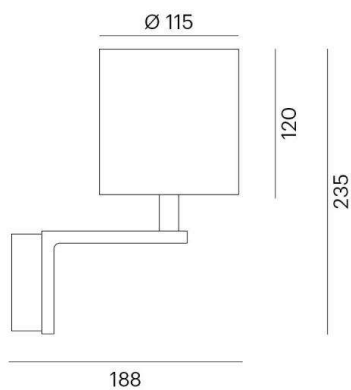

WAAMP W**472-40023630**

WAAMP W SURFACE MOUNTED WALL LUMINAIRE made of aluminium, black gold, similar to RAL 9005/1036, light output indirect, IP20

**DRAWING****LIGHT DISTRIBUTION CURVE****TECHNICAL DETAILS**

System perform. [W]	11
Bulb type	LED
Luminous flux [lm]	230
Colour temp. [K]	2700K
CRI	>90
Light output	indirect
Voltage [V]	220-240V 50/60Hz
Material	aluminium
Height [mm]	235
Diameter [mm]	115
Troat [mm]	188
IP protection class	IP20
Voltage class	protection cl. I
Net weight [kg]	1,32
Color lamp	black gold
RAL	9005/1036
EAN-Number	9010506119428