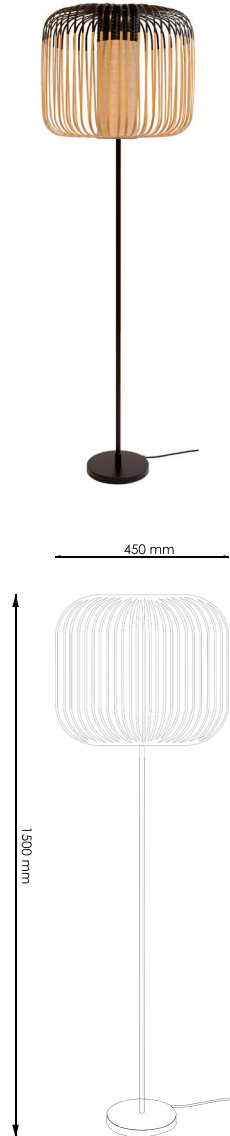

BAMBOO ARIK LEVY

FLOOR LAMP BAMBOO

REFERENCE 20103 ●

REFERENCE 20980 ○

DIMENSIONS

HEIGHT 150 cm
 WIDTH 45 cm
 DEPTH 45 cm
 WEIGHT 4,1 kg
 CABLE LENGHT 230 cm

MATERIALS

LAMPSHADE bamboo
 BASE metal
 STRUCTURE metal
 CABLE textile

LIGHTING

BULB E27
 INCLUDED No
 LED COMPATIBLE Yes
 WATTAGE 60W max
 SWITCH/DIMMER No

COLORS

LAMPSHADE ● ○
 BASE ● ○
 STRUCTURE ● ○
 CABLE ● ○

PACKAGING

HEIGHT 158 cm
 WIDTH 25 cm
 DEPTH 25 cm
 WEIGHT (WITH BOX) . 4,5 kg

BOX 1

HEIGHT 44 cm
 WIDTH 48 cm
 DEPTH 48 cm
 WEIGHT (WITH BOX) . 2 kg

BOX 2

NORMS

CE yes
 IP 20
 CLASS II