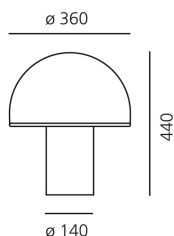

Onfale big

Luciano Vistosi

IP20    

LUMINAIRE

- Watt: **77W+20W**
- Voltage: **220V-240V**

DESCRIPTION

Body and diffuser in opaline blown glass. Transparent crystal edge added.

PRODUCT CODE: A006300

FEATURES

- Article Code: **A006300**
- Colour: **White**
- Installation: **Table**
- Material: **blown glass**
- Series: **Design Collection**
- Environment: **Indoor**
- Area contract: **All projects**
- Emission: **Diffused**
- design by: **Luciano Vistosi**

DIMENSIONS

- Height: **cm 44**
- Diameter: **cm 36**
- Base Diameter: **cm 14**

NOT INCLUDED SOURCES

- Category: **HALO**
- Number: **1**
- Watt: **20W**
- Socket: **E14**
- Class: **A**

- Category: **HALO**
- Number: **1**
- Lbs: **A60**
- Watt: **77W**
- Socket: **E27**
- Color Rendering: **1a**
- Color temperature (K): **2900K**