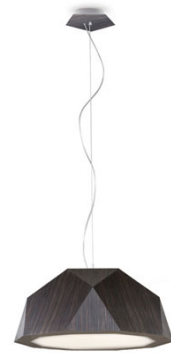

CRIO

D81A0948

Gio Minelli

Description

Pendant lamp with aluminium cover, coupled with dark natural wood foil. Diffuser in opaline PMMA.

Dimensions

Voltage

220-240V

Dimmable LED

DALI - PUSH

Material

Aluminium - Wood

Light source and alternative bulbs

LED 3x17.5W-
3000K
Cri 90+

Available diffuser colours

- Dark wood colour
- Other colours available