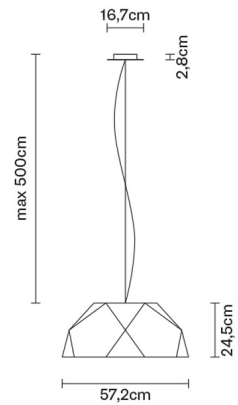

CRIO

D81A0948

Gio Minelli

Description

Pendant lamp with aluminium cover, coupled with dark natural wood foil. Diffuser in opaline PMMA.

Dimensions

Voltage

220-240V

Included accessories

LED
Dimmable electronic driver

Weight Lamp

Net: 6.24 kg

Packaging

Gross weight: 12.16 kg
Volume: 0.176 m³
Number of boxes: 1

Specs

EAC IP20