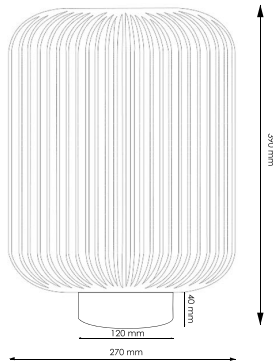

BAMBOO ARIK LEVY

LAMP BAMBOO M
REFERENCE 20101 ●

DIMENSIONS

HEIGHT 39 cm
 WIDTH 27 cm
 DEPTH 27 cm
 WEIGHT 1 kg
 CABLE LENGHT X cm

MATERIALS

LAMPSHADE bamboo
 BASE metal
 STRUCTURE metal
 CABLE textile

LIGHTING

BULB E27
 INCLUDED No
 LED COMPATIBLE Yes
 WATTAGE Inc. 60W
 CFL. 32W
 LED. 5-15W
 SWITCH/DIMMER No

COLORS

LAMPSHADE ●
 BASE ●
 STRUCTURE ●
 CABLE ●

PACKAGING

HEIGHT X cm
 WIDTH X cm
 DEPTH X cm
 WEIGHT (WITH BOX) . X kg

BOX 1

HEIGHT X cm
 WIDTH X cm
 DEPTH X cm
 WEIGHT (WITH BOX) . X kg

BOX 2

NORMS

CE yes
 IP 20
 CLASS II