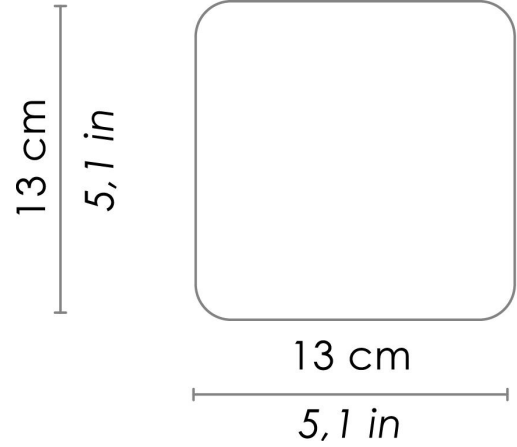

ASTUCCIO

WALL

AI LIGHTS
LATTI

Wall lamp with a matt white or dark grey painted die-cast aluminium frame and a satin-finish polycarbonate diffuser. The high IP rating (IP54) makes the lamp ideal for indoor and outdoor use.

CODE	COLOR
LD0040B3	White ☐
LD0040G3	Dark grey ☒

DIMENSIONS AND HOLES	
Dimensions	13 - 13 - 3 cm / 5,1 - 5,1 - 1,2 in

ILLUMINOTECHNICAL SPECIFICATIONS	
Source	LED
Type	SMD
Power LED	2 x 4,5 W
Total Watt	2 x 5 W
Lumen LED board	2 x 404 lm
Lumen lamp	2 x 290 lm
Beam angle	100°
Colour temperature	3000 K
CRI	>80
Lamp life	minimum 2 years guaranteed

ILLUMINOTECHNICAL SPECIFICATIONS	
Driver	included
Voltage	100-240 V
Frequency	50/60 Hz

PHYSICAL SPECIFICATIONS