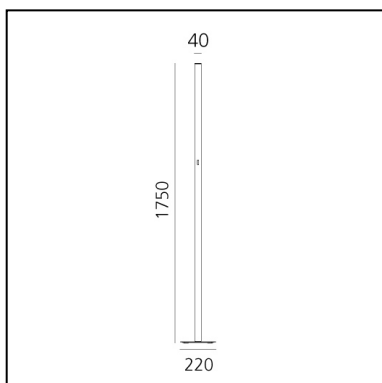

Ilio Mini White 3000K - APP Compatible

Ernesto Gismondi

IP20    Dimmerable: 

LUMINAIRE

- Watt: **27W**
- Voltage: **220-240V**
- Delivered lumens output: **2500lm**
- CCT: **3000K**
- CRI: **90**
- Dimmer Typology: **Microswitch Dimmer**

Notes

DESCRIPTION

With simple geometry, stripped of all formal digressions and reduced to its basics, Ilio draws attention through saturated colour. A mono-material aluminium cylinder supports a LED optical engine on the top, which produces high-efficiency diffused indirect light emissions. With a flow of 2500 lumen, it ensures the general lighting of a room. With light regulator configured to controlled socket, dimmer microswitch.

DIMENSIONS

- Height: **cm 175**
- Diameter: **cm 4**
- Base Length: **cm 20**
- Base Width: **cm 20**
- Impact Resistance: **N.D.**
- Glow Wire Test: **750°**