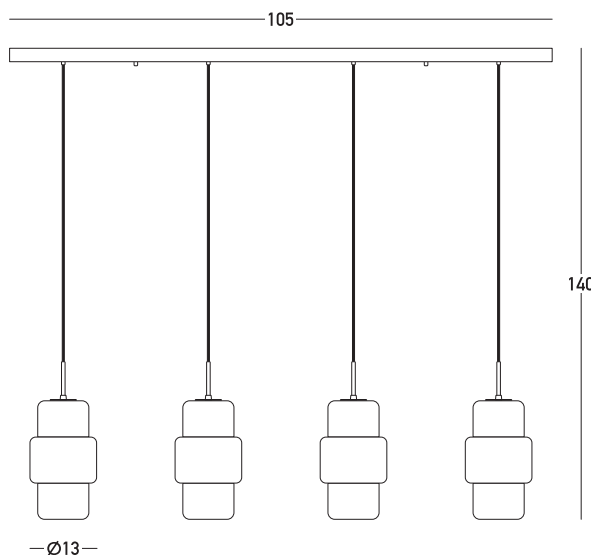

Product Data Sheet

Date: 18/01/2023
www.zambelislights.gr

Code 22142

Color: Black Matte

Chrome Glass

Indoor Lighting

Bulb	4x E27
Power	40W MAX / Bulb
Voltage	220-240V
Operating Frequency	50/60Hz
Dimensions	L: 105cm W: 13cm H: 140cm
Base	L: 105cm W: 6.5cm H: 2.7cm
Glasses	Ø: 13cm H: 23cm
Material	Metal-Glass
Special Feature	110cm Fabric Cable Adjustable

Description

Four-bulbs Pendant Rail light made of glass and metal, in a black matte finishing with chrome glasses.

5212031000019

www.zambelislights.gr | www.zambelislights.com