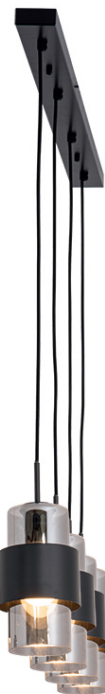

Product Data Sheet

Date: 18/01/2023
www.zambelislights.gr

Code 22142

Color: Black Matte

Chrome Glass

Indoor Lighting

Bulb	4x E27
Power	40W MAX / Bulb
Voltage	220-240V
Operating Frequency	50/60Hz
Dimensions	L: 105cm W: 13cm H: 140cm
Base	L: 105cm W: 6.5cm H: 2.7cm
Glasses	Ø: 13cm H: 23cm
Material	Metal-Glass
Special Feature	110cm Fabric Cable Adjustable

Description

Four-bulbs Pendant Rail light made of glass and metal, in a black matte finishing with chrome glasses.

5212031000019

www.zambelislights.gr | www.zambelislights.com