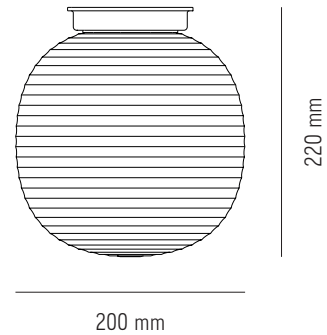

NEW WORKS.

Product Fact Sheet - Lighting - Lantern Ceiling Lamp, Small

Lantern Ceiling Lamp, Small *Anderssen & Voll*

Expanding into every aspect of the contemporary interior, the Lantern Wall Lamp and Lantern Globe (ceiling) Lamp complete this iconic series. Both lamps feature a simple black steel support and fixing that allows the soft illumination of the rippled glass globe to shine brightest. Inspired by traditional Chinese rice paper lanterns, these additions allow you to take the series into all corners of the home – from bedside to the entry, kitchen to the reading room.

Ean No	Item No	Variation
5712826206133	20613	Black Base w. Frosted White Opal Glass

NEW WORKS.

Product Fact Sheet - Lighting - Lantern Ceiling Lamp, Small

Specifications

Product Name	Lantern Ceiling Lamp, Small
Designer	Anderssen & Voll
Year	2019
Category	Lighting
Type	Ceiling Lamp
Material	Frosted opal glass w. powder coated steel base
Colour/Variant	Frosted white w. black base
Product Dimensions	H: 220 x Ø: 200 mm
Packaging Dimensions	H: 270 x W: 430 x D: 310 mm
Cord	Hardwired
Weight	1,9 kg
Weight (incl. Packaging)	2,3 kg
Light Source	E14, Max 25W / LED Max 7W 220-240V~ 50/60Hz
Bulb	Not Included
Certification	CE, Class II, IP20
County of origin	China
Master packaging	1