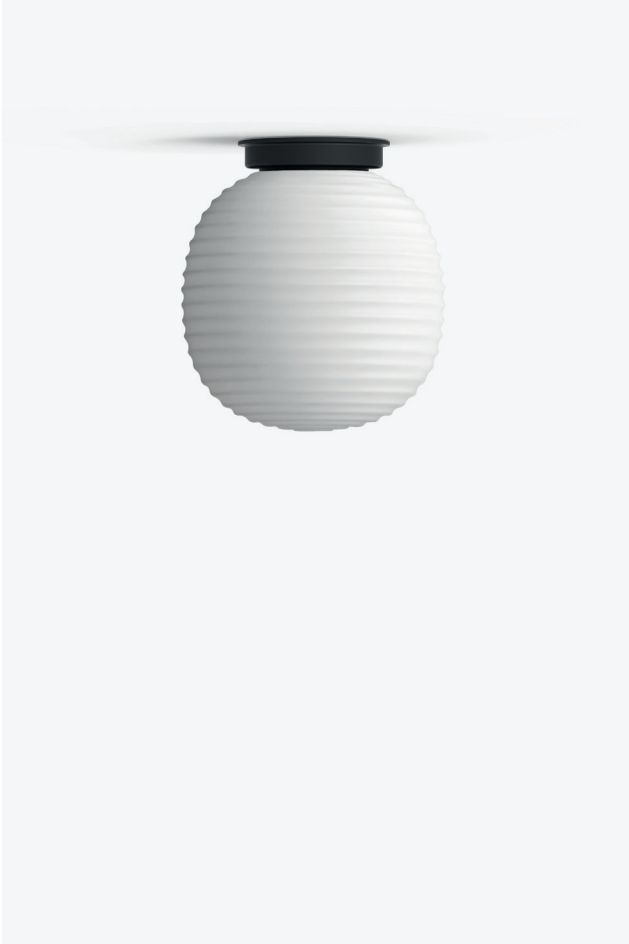

NEW WORKS.

Product Fact Sheet - Lighting - Lantern Ceiling Lamp, Small

Lantern Ceiling Lamp, Small *Anderssen & Voll*

Expanding into every aspect of the contemporary interior, the Lantern Wall Lamp and Lantern Globe (ceiling) Lamp complete this iconic series. Both lamps feature a simple black steel support and fixing that allows the soft illumination of the rippled glass globe to shine brightest. Inspired by traditional Chinese rice paper lanterns, these additions allow you to take the series into all corners of the home – from bedside to the entry, kitchen to the reading room.

Ean No	Item No	Variation
5712826206133	20613	Black Base w. Frosted White Opal Glass

NEW WORKS.

Product Fact Sheet - Lighting - Lantern Ceiling Lamp, Small

Specifications

Product Name	Lantern Ceiling Lamp, Small
Designer	Anderssen & Voll
Year	2019
Category	Lighting
Type	Ceiling Lamp
Material	Frosted opal glass w. powder coated steel base
Colour/Variant	Frosted white w. black base
Product Dimensions	H: 220 x Ø: 200 mm
Packaging Dimensions	H: 270 x W: 430 x D: 310 mm
Cord	Hardwired
Weight	1,9 kg
Weight (incl. Packaging)	2,3 kg
Light Source	E14, Max 25W / LED Max 7W 220-240V~ 50/60Hz
Bulb	Not Included
Certification	CE, Class II, IP20
County of origin	China
Master packaging	1