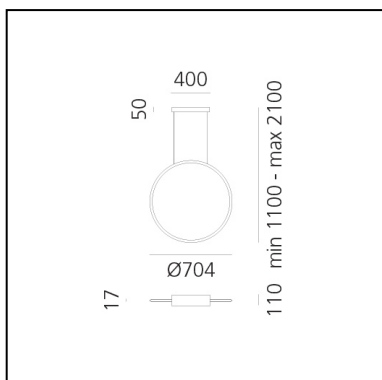

Discovery Vertical 70 White Violet Integralis - Bronze - App Compatible

Ernesto Gismondi

IP20  Dimmbar: 

LUMINAIRE

DAY MODE

- Watt: **42W**
- Spannung (V): **220V - 240V**
- Lichtstrom (lm): **1852lm**
- Strahlungsstärke: **1124mW**
- CCT: **3500K**
- Efficacy: **44lm/W**
- CRI: **80**
- Dimmable Typology: **APP**

NIGHT MODE

- Power Supply: **220V - 240V**
- Watt: **42W**
- Lichtstrom (lm): **19lm**
- Strahlungsstärke: **3406mW**

BESCHREIBUNG

Discovery is an unobtrusive, utterly absent and immaterial element. Its volume is only perceived when switched on, thanks to the light that outlines the central emitting surface. The result is a uniform light, ideal for working environments. The company's great optoelectronic skills, combined with a thorough culture of design and with technological know-how, produces a perfectly all-purpose and surprising solution, which translates innovation into emotional perception. In the version WHITE-VIOLET INTEGRALIS, Artemide App compatible, Discovery is designed in two operating modes: Day, with white light performance for a microbial growth control, and Night, with a violet light emission for a faster reduction of the bacterial load, in particular for photosensitive pathogenic bacteria.

DIMENSION

- Breite: **cm 1.7**
- Breite: **cm 70.4**
- Länge Fuß: **cm 40**
- Max Höhe von der Decke: **cm 210**

INKLUSIVE LICHTQUELLEN

- Kategorie: **Dual Channel LED**
- Anzahl: **1**
- CRI: **80**
- Color Tolerance: **3SDCM**
- Service Life Kanal 1: **L70 B50 60000h**
- Service Life Kanal 2: **L70 B50 20000h**