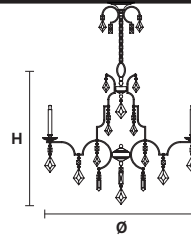

LIZZI 4+4

Chandelier

CE

TECHNICAL INFORMATION

Ø 90 cm / 35.43"

H 75 cm / 29.53"

8×G9×60 W max
(not included)