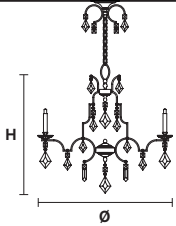

LIZZI 3+3

Chandelier

CE

TECHNICAL INFORMATION

Ø 75 cm / 29.53"

H 65 cm / 25.59"

6×G9×60 W max
(not included)