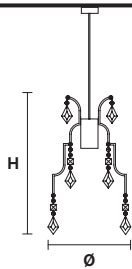

LIZZI S1

Suspension

CE

TECHNICAL INFORMATIONS

Ø 36 cm / 14.17"

H 53 cm / 20.86"

1×GU10×35W max
(not included)