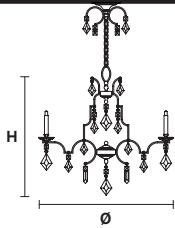

LIZZI 3+3

Chandelier

CE

TECHNICAL INFORMATIONS

Ø 75 cm / 29.53"

H 65 cm / 25.59"

6×G9×60 W max
(not included)