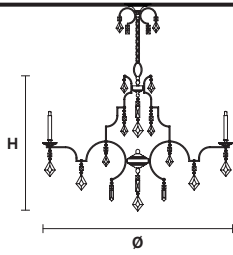

LIZZI 6+6

Chandelier

CE

TECHNICAL INFORMATIONS

Ø 105 cm / 41.34"

H 85 cm / 33.46"

12×G9×60 W max
(not included)