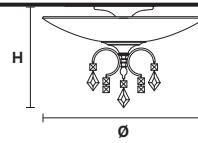

## TECHNICAL INFORMATION

Ø 36 cm / 14.17"

H 53 cm / 20.86"

 1×GU10×35W max  
(not included)

LIZZI PL5

Ceiling

TECHNICAL INFORMATION

Ø 70 cm / 27.56"

H 40 cm / 15.75"

5×E27×60 W max

**USA** 5×E26×60 W max  
(not included)

LIZZI PL3

Ceiling

TECHNICAL INFORMATION

Ø 55 cm / 21.65"

H 40 cm / 15.75"