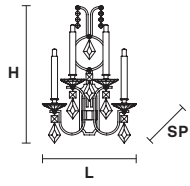

LIZZI A4

Applique

CE

TECHNICAL INFORMATION

L 32 cm / 12.60"

SP 20 cm / 7.87"

H 42 cm / 16.54"

4×G9×60 W max
(not included)