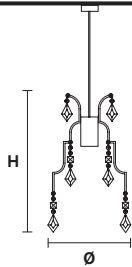

LIZZI S1

Suspension

CE

TECHNICAL INFORMATION

Ø 36 cm / 14.17"

H 53 cm / 20.86"

1×GU10×35W max
(not included)