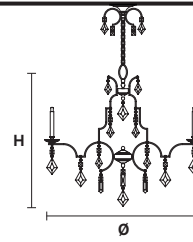

LIZZI 4+4

Chandelier

CE

TECHNICAL INFORMATIONS

Ø 90 cm / 35.43"

H 75 cm / 29.53"

8×G9×60 W max
(not included)