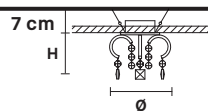

LIZZI SPOT

Spot

TECHNICAL INFORMATION

Ø 13 cm / 5.12"

H 12 cm / 4.72"

1×GU10×35 W max
(not included)