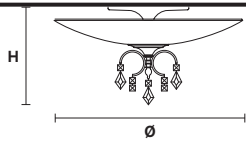

## TECHNICAL INFORMATION

Ø 75 cm / 29.53"

H 65 cm / 25.59"

 6×G9×60 W max  
(not included)

## TECHNICAL INFORMATION

Ø 36 cm / 14.17"

H 53 cm / 20.86"

 1×GU10×35W max  
(not included)

LIZZI PL5

Ceiling

TECHNICAL INFORMATION

Ø 70 cm / 27.56"

H 40 cm / 15.75"

5×E27×60 W max

**USA** 5×E26×60 W max  
(not included)

LIZZI PL3

Ceiling

TECHNICAL INFORMATION

Ø 55 cm / 21.65"

H 40 cm / 15.75"