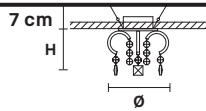

LIZZI SPOT

Spot

TECHNICAL INFORMATION

Ø 13 cm / 5.12"

H 12 cm / 4.72"

1×GU10×35 W max
(not included)