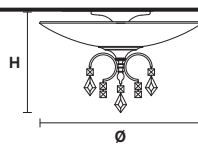

## TECHNICAL INFORMATIONS

Ø 36 cm / 14.17"

H 53 cm / 20.86"

 1×GU10×35W max  
(not included)

**LIZZI PL5**

**Ceiling**

TECHNICAL INFORMATION

Ø 70 cm / 27.56"

H 40 cm / 15.75"

5×E26×60 W max  
(not included)

**LIZZI PL3**

**Ceiling**

TECHNICAL INFORMATION

Ø 55 cm / 21.65"

H 40 cm / 15.75"

3×E26×60 W max  
(not included)