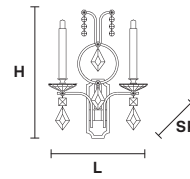

LIZZI A2

Applique

CE

TECHNICAL INFORMATION

L 35 cm / 10.25"

SP 13 cm / 5.51"

H 38 cm / 15"

2×G9×60 W max
(not included)