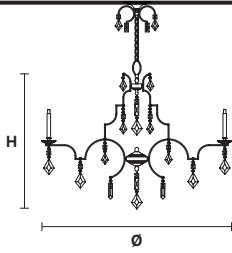

LIZZI 6+6

Chandelier

CE

TECHNICAL INFORMATION

Ø 105 cm / 41.34"

H 85 cm / 33.46"

12×G9×60 W max
(not included)