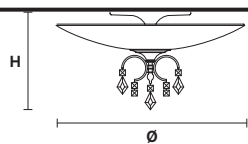

## TECHNICAL INFORMATIONS

Ø 36 cm / 14.17"

H 53 cm / 20.86"

 1×GU10×35W max  
(not included)

**LIZZI PL5**

**Ceiling**

TECHNICAL INFORMATION

Ø 70 cm / 27.56"

H 40 cm / 15.75"

5×E26×60 W max  
(not included)

**LIZZI PL3**

**Ceiling**

TECHNICAL INFORMATION

Ø 55 cm / 21.65"

H 40 cm / 15.75"

3×E26×60 W max  
(not included)