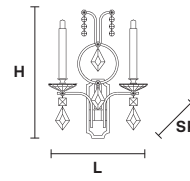

LIZZI A2

Applique

CE

TECHNICAL INFORMATION

L 35 cm / 10.25"

SP 13 cm / 5.51"

H 38 cm / 15"

2×G9×60 W max
(not included)