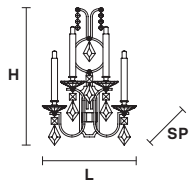

LIZZI A4

Applique

CE

TECHNICAL INFORMATION

L 32 cm / 12.60"

SP 20 cm / 7.87"

H 42 cm / 16.54"

4×G9×60 W max
(not included)