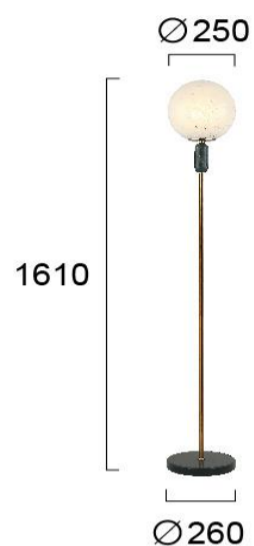

Product Datasheet

Code	4276000
Description	Floor Lamp Polly
Family	POLLY
Type	FLOOR
Type of Lamp	E27
Watt	1 x Max 40W
Volt	220-240 VAC
Hertz	50-60 Hz
Class	Class II
IP	IP20
Environment	Indoor
Color	SNOW FLAKE / ANCIENT BRASS / GREEN
Material	GLASS / PLATED STEEL / MARBLE
Length	D:250
Height	H:1610
Width	