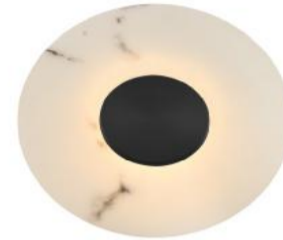

Product Datasheet

Code	4337801
Description	Wall Light Gun Metal Allison
Family	ALLISON
Type	WALL LIGHTS
Type of Lamp	LED module
Watt	9W
Volt	220-240V AC
Hertz	50/60 Hz
Class	Class I
IP	IP20
Environment	Indoor
Color	GUN METAL/WHITE
Material	ELECTROSTATIC PAINTED STEEL/IMITATION MARBLE
Length	D:300
Height	
Width	P:55
Kelvin	3000K
Lumen	411Lm
Beam Angle	CRI 82
Dimmable	Non-Dimmable

Ø 300xP55