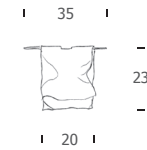

STENDIMI p 20

STENDIMI p 20

Wall lamp
hand-thumped steel
cm 20X23

Projection
+/- cm 18 - 20

Available electric supplies:

Strips led
9,8W 24V
1080 Lm emitted
3000°K - CRI>80
Power supply included

Halopin G9
60W 230V
included