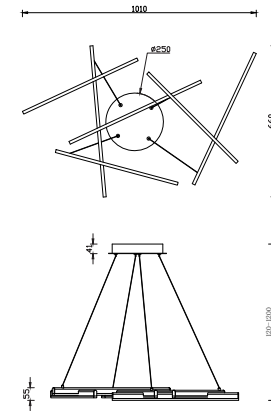

Instruction

MOD016PL-L75W

MAX 75W
3500 Lumen

Model: MOD016PL-L75W
Collection: Technical

Pendant Lamps