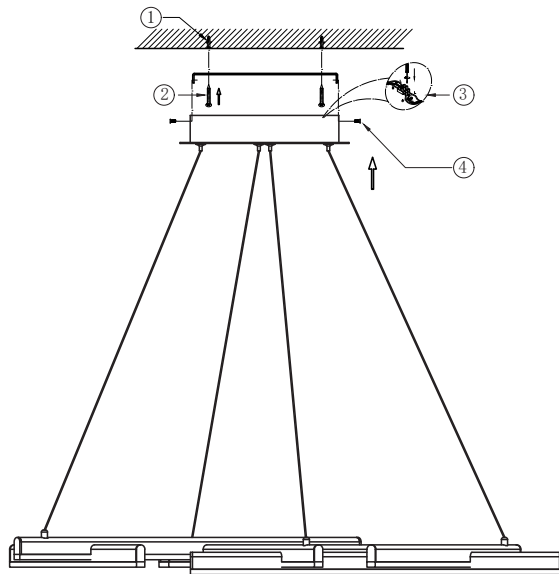

Instruction

MOD016PL-L75W

MAX 75W
3500 Lumen

Model: MOD016PL-L75W
Collection: Technical

Pendant Lamps