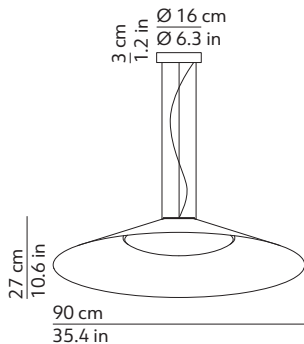

## TECHNICAL DRAWINGS

### Diffuser

Colour	White
Finish	Matte
Material	Rotational-moulded polyethylene

**PRODUCT INFORMATION**

---

**Cable**

Length 230 cm / 90.6 in  
Colour Transparent  
Material Pvc

Type 3 x steel wire  
Length 200 cm / 78.7 in  
Colour Grey  
Material Steel