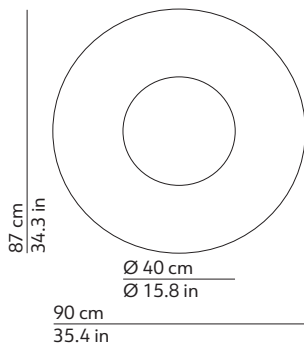

## TECHNICAL DRAWINGS

### Diffuser

Colour	White
Finish	Matte
Material	Rotational-moulded polyethylene

**PRODUCT INFORMATION**

---

**Cable**

Length 230 cm / 90.6 in  
Colour Transparent  
Material Pvc

Type 3 x steel wire  
Length 200 cm / 78.7 in  
Colour Grey  
Material Steel

**PACKAGING**

---

**Box 1**

Dimensions L x W x H 101 x 101 x 32 cm / 39.8 x 39.8 x 12.6 in  
Volume 0.326 m<sup>3</sup> / 11.528 ft<sup>3</sup>  
Gross weight 17.60 kg / 38.72 lbs