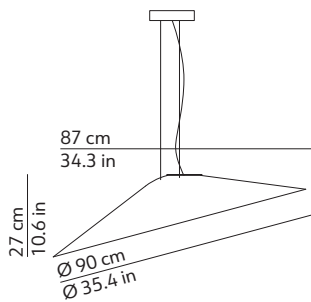

## TECHNICAL DRAWINGS

### Diffuser

Colour	White
Finish	Matte
Material	Rotational-moulded polyethylene

**PRODUCT INFORMATION**

---

**Cable**

Length 230 cm / 90.6 in  
Colour Transparent  
Material Pvc

Type 3 x steel wire  
Length 200 cm / 78.7 in  
Colour Grey  
Material Steel

**PACKAGING**

---

**Box 1**

Dimensions L x W x H 101 x 101 x 32 cm / 39.8 x 39.8 x 12.6 in  
Volume 0.326 m<sup>3</sup> / 11.528 ft<sup>3</sup>  
Gross weight 17.60 kg / 38.72 lbs