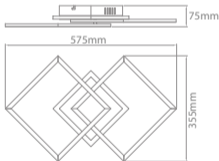

Lindby

Art.-No.: 8032344

incl. 2,2x LED L9002783
3400 lm Modul
1640lm @ 3000K Lamp
1680lm @ 4000K Lamp
1690lm @ 6500K Lamp
26,5W LED
28,5W Total
230V~50Hz
3000 4000 6500K
CRI >80
30000 h
25000 ON/ OFF

IP20