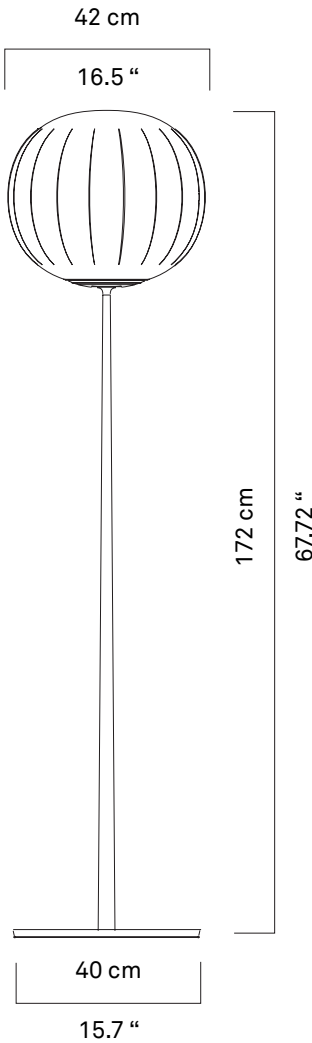

12

18

19

28

37

38

50

D92T30 + D92/3 - D92/5

kg 3,0 kg

lb 6.6 lb

MIN
4W
LED
E27
MAX
16W
LED
E27

MIN
25W
E27
MAX
70W
E27

D92T42 + D92/4 + D92/6

kg 3,0 kg

lb 6.6 lb

MIN
4W
LED
E27

MAX
16W
LED
E27

MIN
25W
E27

MAX
70W
E27

1

D92T30 + D92/5
D92T42 + D92/6

D92T30 + D92/5
D92T42 + D92/6

1.1 D92T30 + D92/5 D92T42 + D92/6

1.2 D92T30 + D92/5 D92T42 + D92/6

2

D92T30 - D92T42

3

D92T30 - D92T42

4

D92T30 - D92T42

5x20
T 2,5A H 250V

28