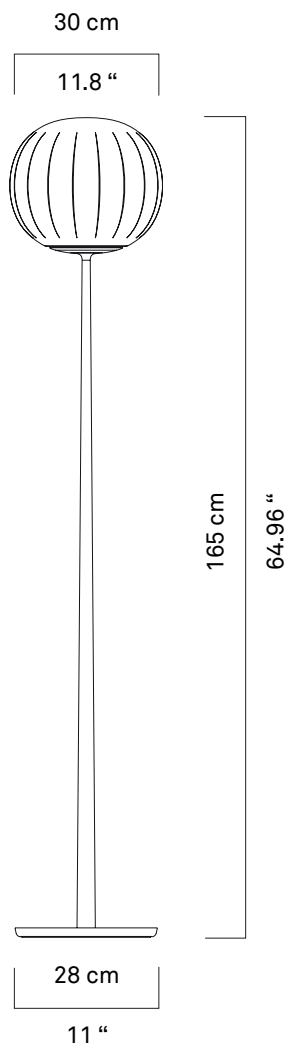

LITA

design David Dolcini

**LUCE
PLAN**

D92

D92T30 - D92T42

01

02

03

12

18

19

28

37

38

50

D92T30 + D92/3 - D92/5

kg 3,0 kg

lb 6.6 lb

MIN
4W
LED
E27
MAX
16W
LED
E27

MIN
25W
E27
MAX
70W
E27

D92T42 + D92/4 + D92/6

kg 3,0 kg

lb 6.6 lb

MIN
4W
LED
E27

2

D92T30 - D92T42

3

D92T30 - D92T42

4

D92T30 - D92T42

5x20
T 2,5A H 250V

28