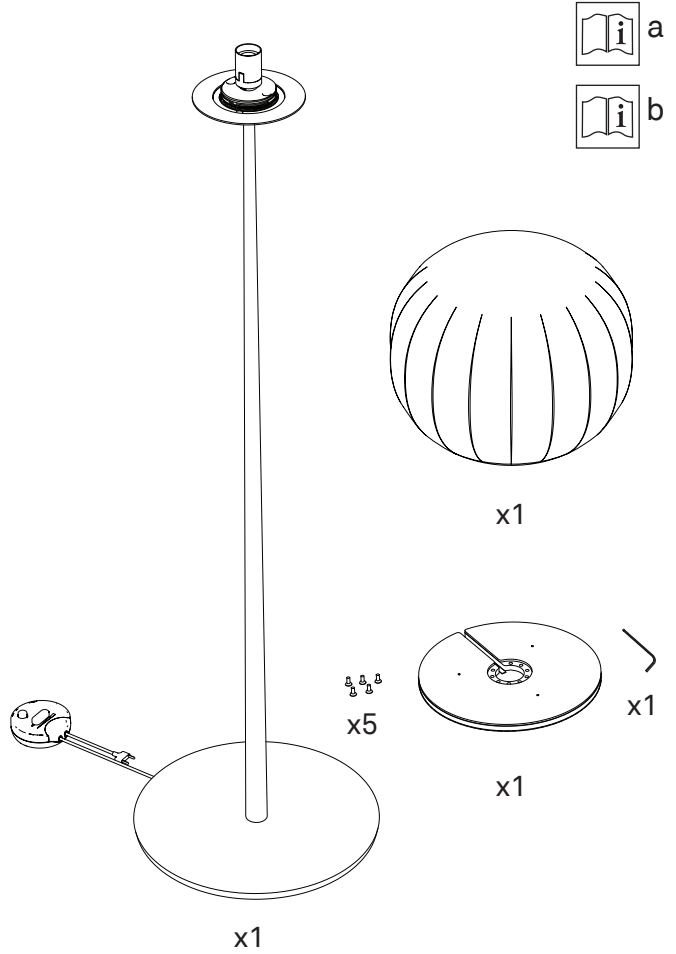

12

18

19

28

37

38

50

D92T30 + D92/3 - D92/5

kg 3,0 kg

lb 6.6 lb

MIN
4W
LED
E27
MAX
16W
LED
E27

MIN
25W
E27
MAX
70W
E27

D92T42 + D92/4 + D92/6

kg 3,0 kg

lb 6.6 lb

MIN
4W
LED
E27

MAX
16W
LED
E27

MIN
25W
E27

MAX
70W
E27

1

D92T30 + D92/5
D92T42 + D92/6

D92T30 + D92/5
D92T42 + D92/6

1.1 D92T30 + D92/5 D92T42 + D92/6

1.2 D92T30 + D92/5 D92T42 + D92/6

2

D92T30 - D92T42

3

D92T30 - D92T42

4

D92T30 - D92T42

5x20
T 2,5A H 250V

28