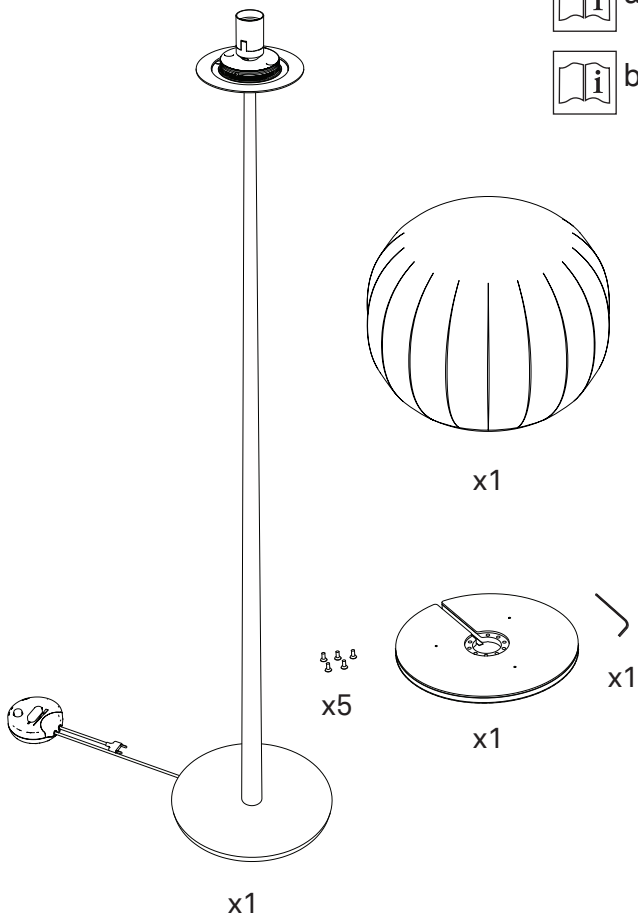

12

18

19

28

37

38

50

D92T30 + D92/3 - D92/5

kg 3,0 kg

lb 6.6 lb

MIN
4W
LED
E27
MAX
16W
LED
E27

MIN
25W
E27
MAX
70W
E27

D92T42 + D92/4 + D92/6

kg 3,0 kg

lb 6.6 lb

MIN
4W
LED
E27

2

D92T30 - D92T42

3

D92T30 - D92T42

4

D92T30 - D92T42

5x20
T 2,5A H 250V

28