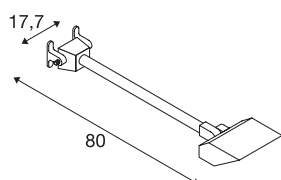

TODAY

outdoor display fitting, LED, 4000K, white, long, IP65

The powerful display fitting TODAY is made of painted aluminium which covers the built-in LED. The lamp head can be tilted and is mounted on a straight beam. With protection class IP65, it is suitable for outdoor use. The electrical connection of the luminaire, which comes in black, white and silver-grey, is made directly to the 230V mains power supply. This luminaire has a built-in, powerful 29W LED lamp.

TECHNICAL DATA

Item no.	1000881
Rotating or tilting	tiltable
IP Code	IP 65
Impact resistance class	IK 02
Impact resistance	0.2 Joule
Assembly	Surface
Assembly details	Wall
Primary nominal voltage	220-240V ~50/60Hz
Secondary power / voltage	640 mA
Safety class	I
Wattage	29 W
Stroboscopic effect (SVM)	1.3
Lumen	2800 lm
Colour temperature	4000 Kelvin
Beam angle	140 °
Color	white
CRI	70
LXXBXX data	L70B50
Service life	40000 h
Light distribution	symmetric
Light outlet	direct
Width	17.7 cm

Light Source

916541	
--------	-----------------------------------------------------------------------------------

Height	23.2 cm
Depth	66.6 cm
Net weight	1.775 kg
Gross weight	2.134 kg
BIG WHITE Page	783