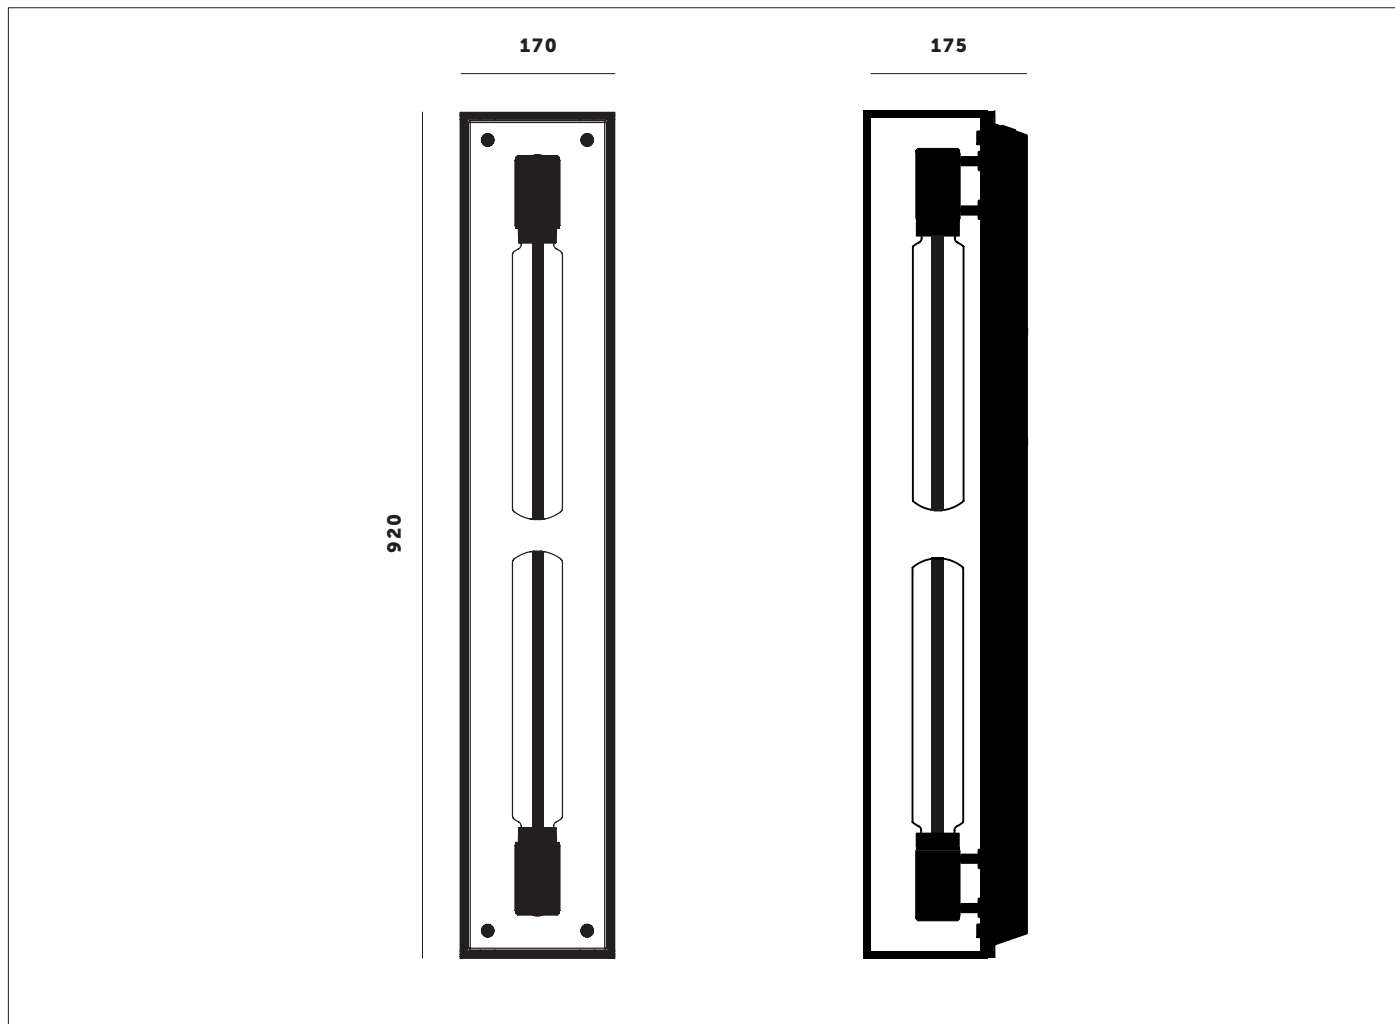

BUSTER + PUNCH

LONDON

CAGED WALL / EXTRA LARGE

TECH SPEC

CAGED WALL / EXTRA LARGE
BLACK MARBLE

CAGED WALL / EXTRA LARGE
WHITE MARBLE

CAGED WALL / EXTRA LARGE

CAGED Wall / Extra Large is the ultimate statement piece for your wall or ceiling and uses two of our LED BUSTER BULB / TUBES. The light is made from a metal cage and comes with a changeable back panel. Caged Wall / Extra Large can be displayed on its own, in linear procession or combined with other CAGED lights for large-scale arrangements and stunning chandeliers.

busterandpunch.com
info@busterandpunch.com

BUSTER + PUNCH

LONDON

CAGED WALL / EXTRA LARGE

TECH SPEC

BACKPLATE FINISH	SKU	SPECIFICATIONS:
<ul style="list-style-type: none">  White marble  Black marble 	<p>RCA-14376</p> <p>RCA-02377</p>	<p>Wall Light Matt black metal cage Matt black knurled details E27 / 200-240V / IP20 5W Buster Bulb / Tube (included)</p> <p>Light source (included): 2 x BUSTER BULB / TUBES included 5W dimmable warm white LED E27 screw</p> <p>Care instructions: Wipe with damp cloth with no loose hairs, avoid using any chemicals. Please note all finishes are prone to aging.</p>
MOUNTING OPTIONS:		
<ul style="list-style-type: none">  Wall surface mounted  Ceiling surface mounted 		