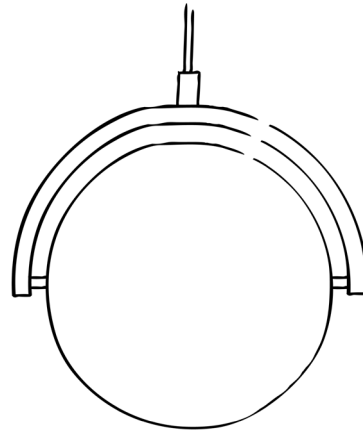

ENDLESS PENDANT

Dimensional illumination

DESIGN BY US

ABOUT ENDLESS PENDANT

Introducing the Endless Pendant — a radiant evolution of infinite light and reflection.

Suspended gracefully, the Endless Pendant redefines spatial illumination with its ability to rotate freely, casting light and reflection in every direction. With mirrored surfaces on both sides, it creates an entrancing endless-mirror effect - a boundless play of depth, glow, and illusion that transforms any environment into a dynamic visual experience.

The dual mirrors amplify light from within, creating an ever-shifting sense of infinity as the pendant turns.

Each detail of the Endless Pendant is meticulously engineered - from its balanced suspension and smooth rotation to its flawless mirrored finish. The result is an object that transcends function, evoking serenity, wonder, and connection. Whether illuminating a space or standing in silence, it reflects not only light but the infinite possibilities of design.

Crafted with precision and intention, the Endless Pendant becomes both artwork and luminaire — a mesmerizing centerpiece that invites you to see light itself as a living form.

Collection Overview

ENDLESS Pendant lamp Chrome metal //
Mirrored glass Ø: 40 cm x D: 18 cm

PRODUCT FACTS

Description

The Endless Pendant lamp is an infinity mirror pendant made as an collection extension of the Endless Wall designer lamp. The mouthblown outer glass both acts as a distorted mirror when the lamp is off and transforms into a deep tunnel of light when the lamp is turned on.