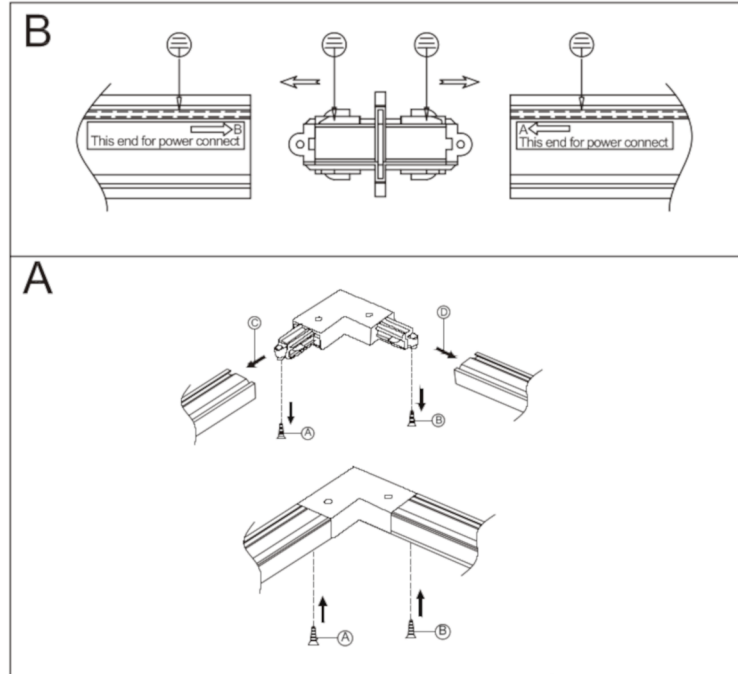

Parts List			
Item	Qty	Part Number	Description
1	2	9627158 / 9627159	Linaro 1m Track
2	2	10024642 / 10024643	Linaro End Cap
3	1	9627161 / 9627162	Linaro Middle Power Feed
4	4	9627134 / 9627135	Linaro Round E14 Spot

Please check the diection.
Earth connection is only given
when line on the base of the
spot is on the same side as the
line on the track

Example Spot

unlocked

Example Spot

locked