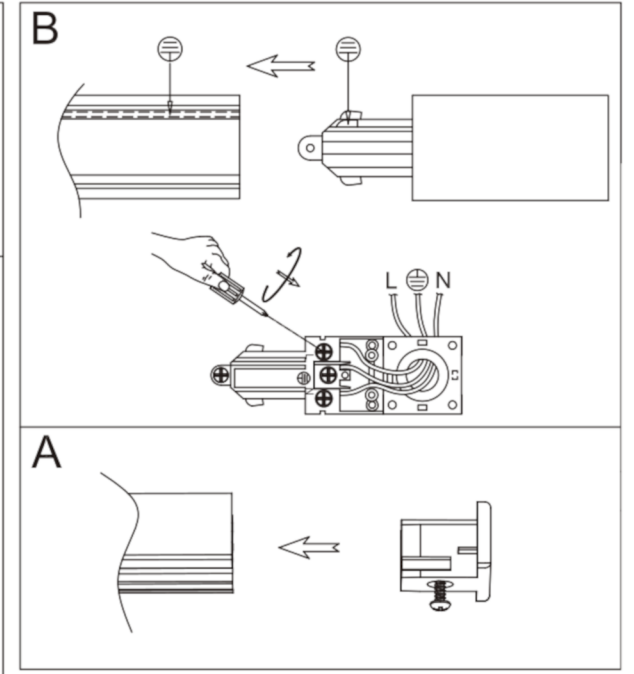

Parts List			
Item	Qty	Part Number	Description
1	2	9627158 / 9627159	Linaro 1m Track
2	2	10024642 / 10024643	Linaro End Cap
3	1	9627161 / 9627162	Linaro Middle Power Feed
4	4	9627134 / 9627135	Linaro Round E14 Spot

Please check the diection.
Earth connection is only given
when line on the base of the
spot is on the same side as the
line on the track

Example Spot

unlocked

Example Spot

locked