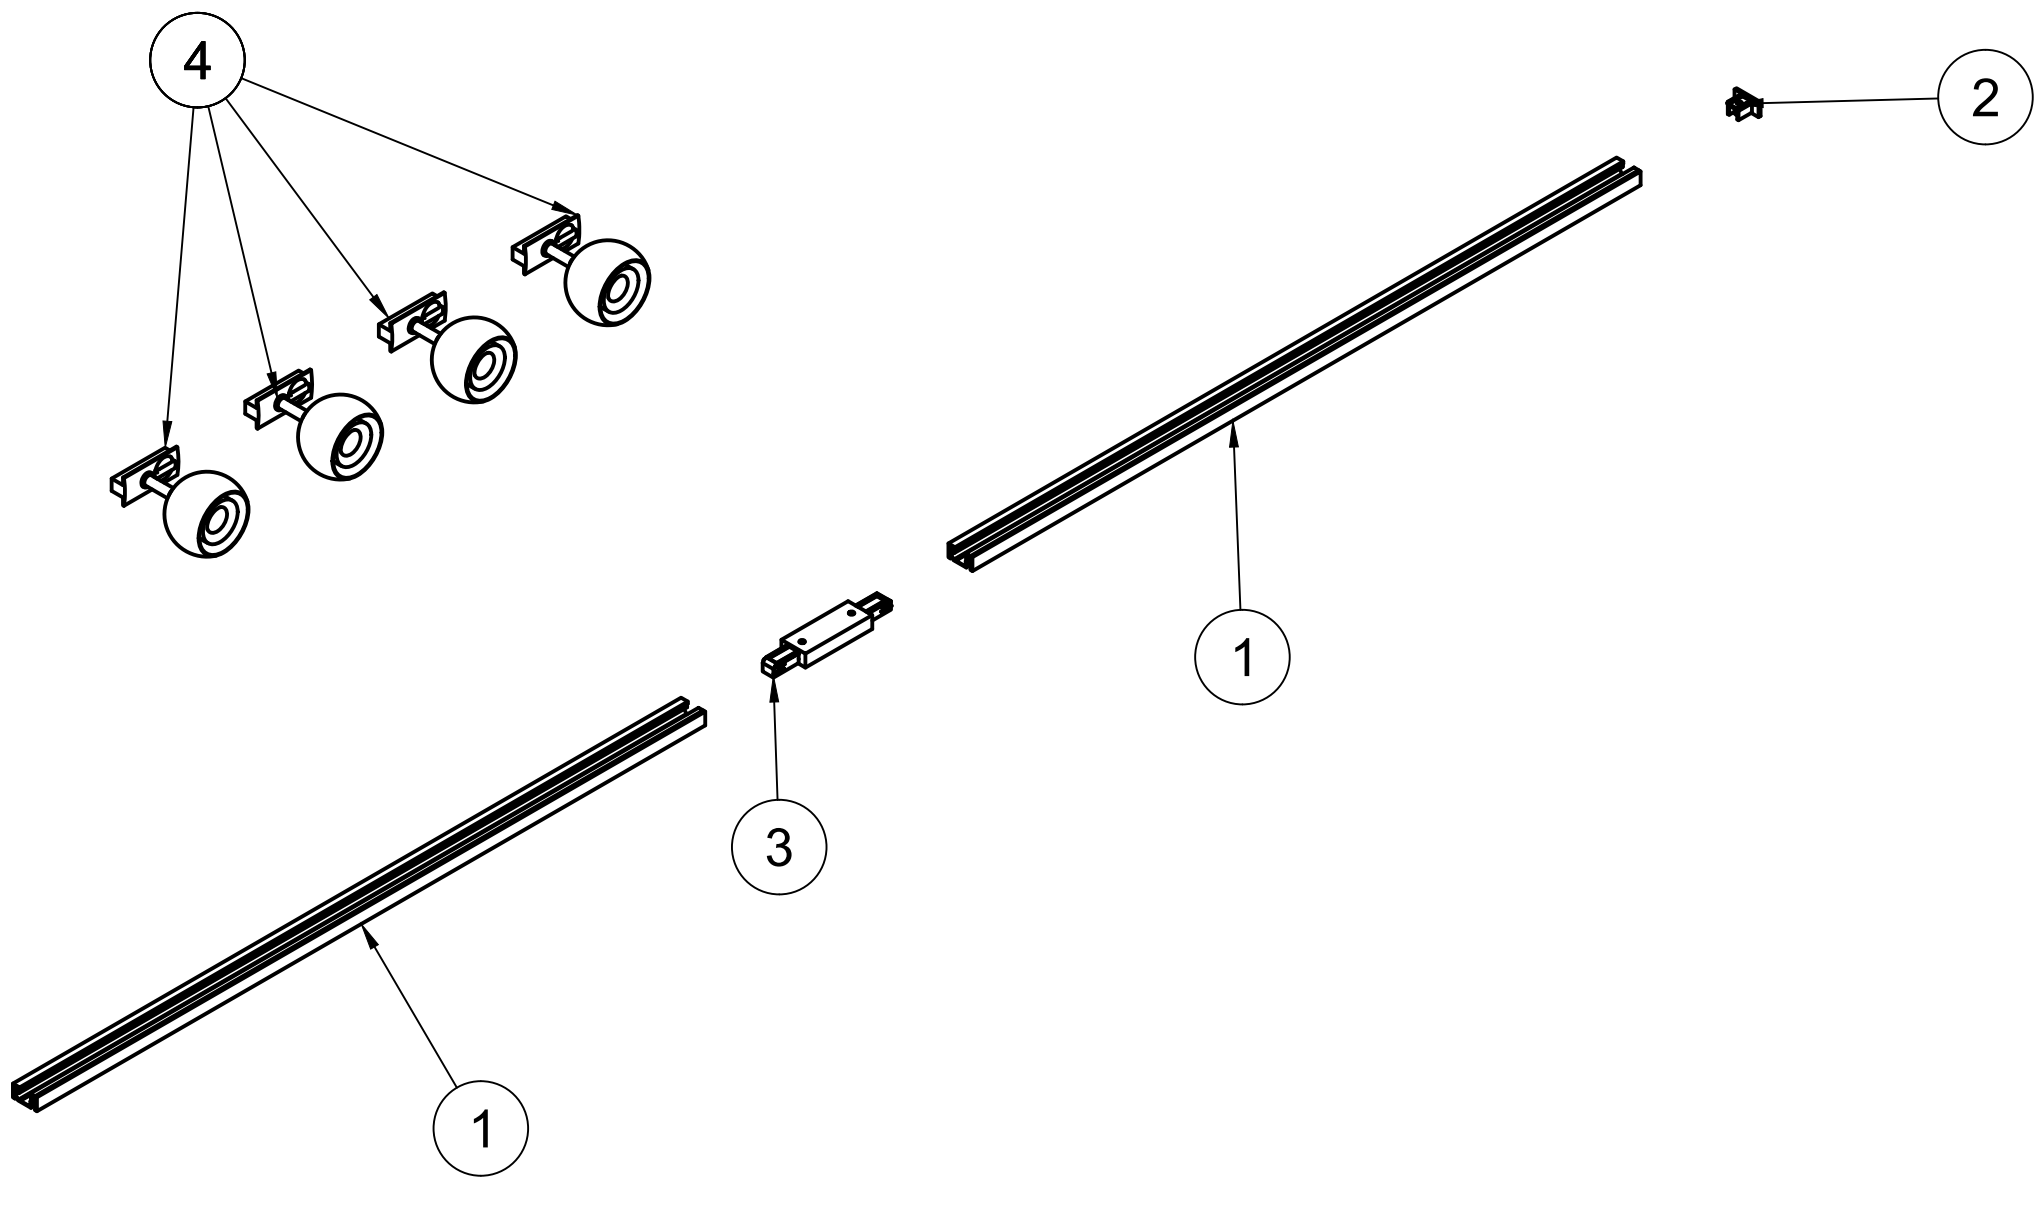

Parts List			
Item	Qty	Part Number	Description
1	2	9627158 / 9627159	Linaro 1m Track
2	2	10024642 / 10024643	Linaro End Cap
3	1	9627161 / 9627162	Linaro Middle Power Feed
4	4	9627134 / 9627135	Linaro Round E14 Spot

Please check the diection.
Earth connection is only given
when line on the base of the
spot is on the same side as the
line on the track

Example Spot

unlocked

Example Spot

locked