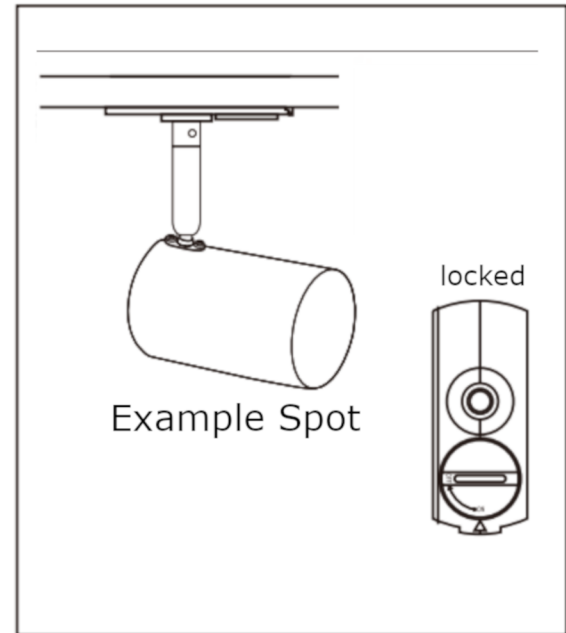

Parts List			
Item	Qty	Part Number	Description
1	2	9627158 / 9627159	Linaro 1m Track
2	2	10024642 / 10024643	Linaro End Cap
3	1	9627161 / 9627162	Linaro Middle Power Feed
4	4	9627134 / 9627135	Linaro Round E14 Spot

Please check the diection.
Earth connection is only given
when line on the base of the
spot is on the same side as the
line on the track

Example Spot

unlocked

Example Spot

locked