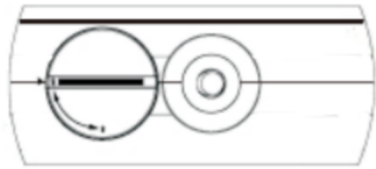

Parts List			
Item	Qty	Part Number	Description
1	2	9627158 / 9627159	Linaro 1m Track
2	2	10024642 / 10024643	Linaro End Cap
3	1	9627161 / 9627162	Linaro Middle Power Feed
4	4	9627134 / 9627135	Linaro Round E14 Spot

Please check the diection.
Earth connection is only given
when line on the base of the
spot is on the same side as the
line on the track

Example Spot

unlocked

Example Spot

locked