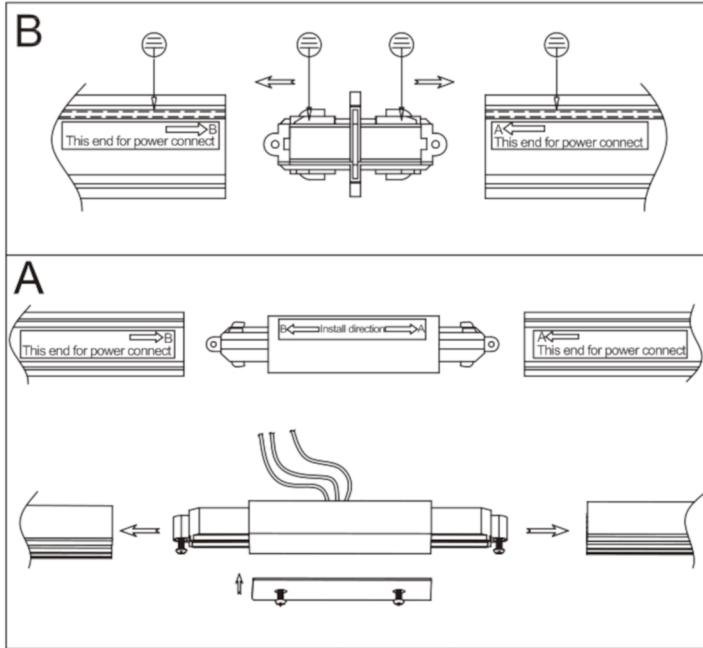

Parts List			
Item	Qty	Part Number	Description
1	2	9627158 / 9627159	Linaro 1m Track
2	2	10024642 / 10024643	Linaro End Cap
3	1	9627161 / 9627162	Linaro Middle Power Feed
4	4	9627134 / 9627135	Linaro Round E14 Spot

Please check the diection.
Earth connection is only given
when line on the base of the
spot is on the same side as the
line on the track

Example Spot

unlocked

Example Spot

locked