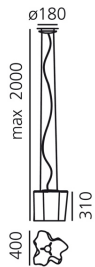

Logico Suspension - White

Gerhard Reichert, Michele De Lucchi

IP20     Dimmerable: 

LUMINAIRE

- Watt: **116W**
- Voltage: **220V-240V**
- Delivered lumens output: **1639lm**
- CCT: **2800K**
- Efficiency: **86%**
- Efficacy: **15.61lm/W**
- CRI: **100**

Notes

Available in four sizes and in four configurations: single, on line, 3x120° and 4x90°. Its modular shape lends itself to the creation and realisation of customized compositions, supplied as special project. Logico nano track is available with track adapter.

PRODUCT CODE: 0453020A

FEATURES

- Article Code: **0453020A**
- Colour: **White**
- Installation: **Suspension**
- Material: **Blown glass, aluminium**
- Series: **Design Collection**
- Environment: **Indoor**
- Area contract: **Hospitality, Office**
- Emission: **Diffused And Direct**
- design by: **Gerhard Reichert, Michele De Lucchi**

DIMENSIONS

- Width: **cm 40**
- Height: **cm 31**
- Base Diameter: **cm 18**
- Max Height from ceiling: **cm 200**

NOT INCLUDED SOURCES

- Category: **HALO**
- Number: **1**
- Watt: **116W**
- Socket: **E27**
- Color temperature (K): **2700K**
- Class: **A**