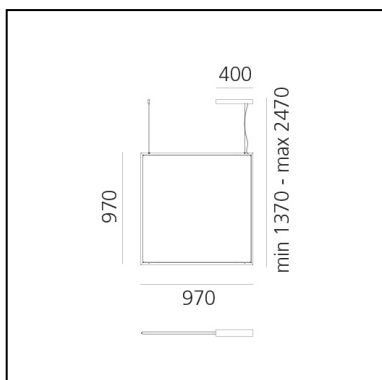

Discovery Space Square - RGBW - Black - App Compatible

Ernesto Gismondi

IP20    Dimmerable: 

LUMINAIRE

- Watt: **36W**
- Voltage: **220-240V**
- Delivered lumens output: **1708lm**
- Efficiency: **100%**
- Efficacy: **47.44lm/W**
- CRI: **80**
- Dimmable Typology: **APP**

DIMENSIONS

- Length: **cm 97**
- Width: **cm 1.7**
- Height: **cm 97**
- Max Height from ceiling: **cm 247**

SOURCES INCLUDED

- Category: **Led RGBW**
- Number: **1**
- Watt: **33W**
- Color Tolerance: **MacAdam 3SDCM**
- Service Life: **L90 (6K) 50000h**