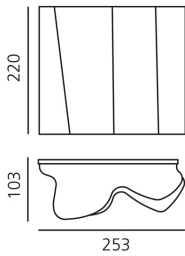

Logico Mini wall

Gerhard Reichert, Michele De Lucchi

IP20     Dimmerable: 

LUMINAIRE

- Watt: **57W**
- Voltage: **220V-240V**
- Delivered lumens output: **575lm**
- CCT: **2800K**
- Efficiency: **70%**
- Efficacy: **11.06lm/W**
- CRI: **100**

PRODUCT CODE: 0395030A

FEATURES

- Article Code: **0395030A**
- Colour: **White**
- Installation: **Wall**
- Material: **Blown glass, steel**
- Series: **Design Collection**
- Environment: **Indoor**
- Area contract: **Hospitality, null, Office, Residential**
- Emission: **Diffused And Direct**
- design by: **Gerhard Reichert, Michele De Lucchi**

DIMENSIONS

- Length: **cm 25.3**
- Width: **cm 10.3**
- Height: **cm 22**

NOT INCLUDED SOURCES

- Category: **HALO**
- Number: **1**
- Watt: **57W**
- Socket: **E27**
- Color Rendering: **2800K**

ALTERNATIVE SOURCES

- Category: **LED RETROFIT**
- Number: **1**
- Watt: **8W**
- Delivered lumens output: **900lm**
- Socket: **E27**