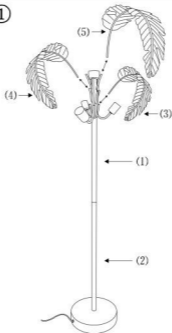

53063-Floor Lamp Palmera 170

KARE
DESIGN

(1) ×1

(3) ×4

(4) ×4

(2) ×1

(5) ×3

①