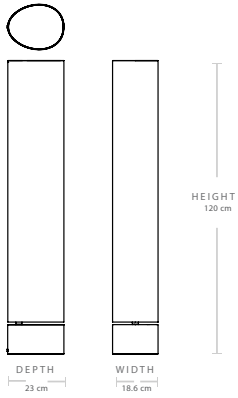

Unbound Floor lamp H120

Designed by Space Copenhagen - 2021

ITEM NUMBER	Unbound Floor Lamp - H120, EU (Canvas)	10083637
	Unbound Floor Lamp - H120, EU (White)	10083638

DESCRIPTION

The Unbound Collection fulfils Space Copenhagen's ambition to create a practical but poetic lantern with a distinctive sculptural character. The teardrop-shaped gray marble base of the series acts as an anchor, embodying stillness and weight. A rotating white linen or natural canvas shade with the same shape appears weightless, vibrant and flighty in contrast, and contains dimmable LEDs arrayed around the antique brass mast. The Unbound Lamp was conceived to cast a spacious atmospheric light and create a gentle 'Zen-like' ambience.

Materials & Finishes

SHADE FINISH	Canvas , White
	

BASE FINISH	Grey Marble
	

CORD SHAPE	Oval
CORD COLOR	Black
MATERIALS	Textile Shade, Marble Base

Dimensions

LAMP WIDTH	18.6 cm
LAMP DEPTH	23 cm
LAMP HEIGHT	120 cm
SHADE HEIGHT	107 cm
BASE HEIGHT	12 cm
DISTANCE TO SWITCH	50 cm
CORD LENGTH	200 cm

Weight

TOTAL WEIGHT	13.27 kg
SHADE WEIGHT	0.95 kg
BASE WEIGHT	12.32 kg

Number of parcels	1
PACKAGING LENGTH	28 cm
PACKAGING WIDTH	33 cm
PACKAGING HEIGHT	129.5 cm
PACKAGING WEIGHT	4.48 kg
GROSS WEIGHT	17.75 kg