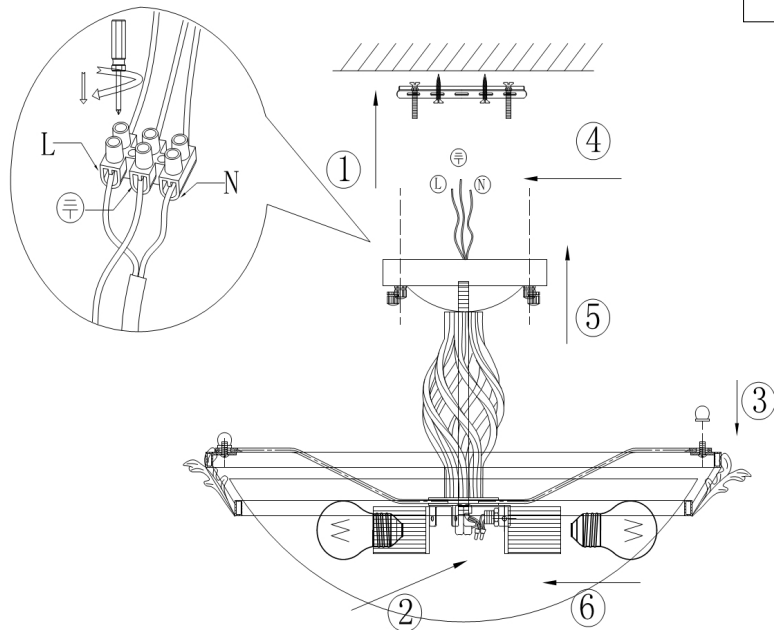

# Instruction

Collection: CEILING & WALL

Series: COMBINARE

Model: C232-CL-03-R

Ceiling

- Ceiling

3 x E27 (60W)

**MAYTONI**  
DECORATIVE LIGHTING