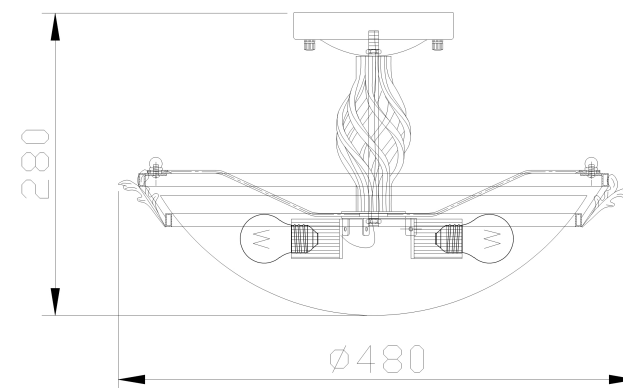

# Instruction

Collection: CEILING & WALL

Series: COMBINARE

Model: C232-CL-03-R

Ceiling

- Ceiling

3 x E27 (60W)

**MAYTONI**  
DECORATIVE LIGHTING