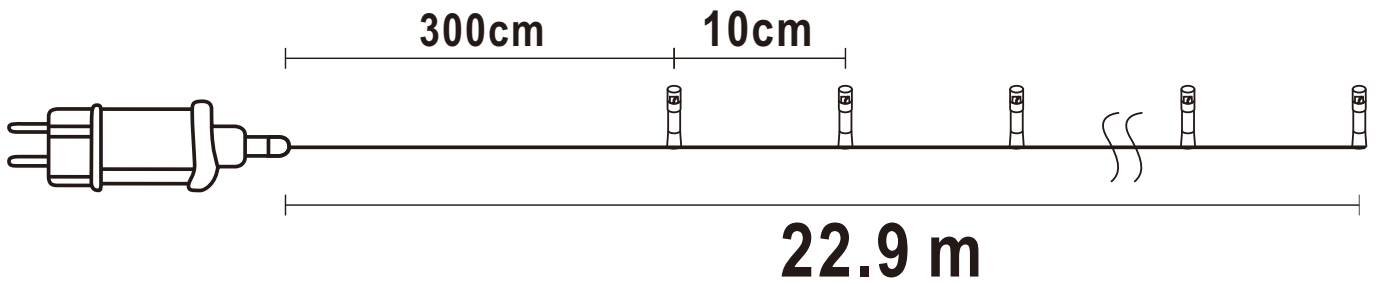

1. 10 Modes Loop
  2. Warm White Steady On
  3. Multicolor Steady On
  4. 30% Warm White+70% Multicolor Steady On
  5. 70% Warm White+30% Multicolor Steady On
  6. Warm White & Multicolor SLO-GLO
  7. Warm White & Multicolor Breathing
  8. Warm White Flash
  9. Multicolor Flash
  10. Warm White & Multicolor Slow Fade
  11. Warm White & Multicolor In Wave
2. Press button for 3 seconds, Green light - timer is on (6 Hours On / 18 Hours Off)

85mm

40mm

Warm White & Multicolor

1. 10 Modes Loop
2. Warm White Steady On
3. Multicolor Steady On
4. 30% Warm White+70% Multicolor Steady On
5. 70% Warm White+30% Multicolor Steady On
6. Warm White & Multicolor SLO-GLO
7. Warm White & Multicolor Breathing
8. Warm White Flash
9. Multicolor Flash
10. Warm White & Multicolor Slow Fade
11. Warm White & Multicolor In Wave