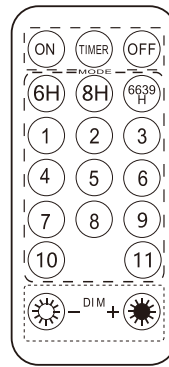

1. 10 Modes Loop
  2. Warm White Steady On
  3. Multicolor Steady On
  4. 30% Warm White+70% Multicolor Steady On
  5. 70% Warm White+30% Multicolor Steady On
  6. Warm White & Multicolor SLO-GLO
  7. Warm White & Multicolor Breathing
  8. Warm White Flash
  9. Multicolor Flash
  10. Warm White & Multicolor Slow Fade
  11. Warm White & Multicolor In Wave
2. Press button for 3 seconds, Green light - timer is on (6 Hours On / 18 Hours Off)

85mm