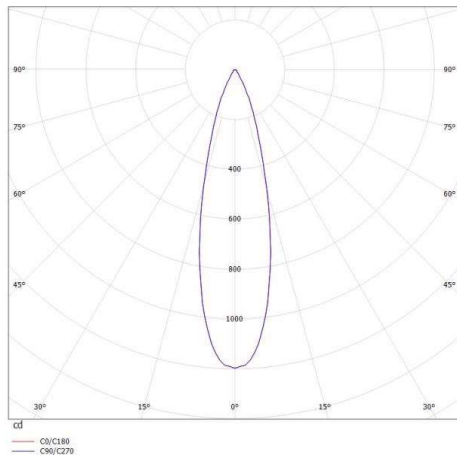

MEYJO T

472-5001920s

MEYJO T TABLE LUMINAIRE made of aluminium, terra, beam 28°, light output direct, dimmable Dimmable sensor, IP20

DRAWING

TECHNICAL DETAILS

System perform. [W]	9
Bulb type	LED
Luminous flux [lm]	350
Colour temp. [K]	3000K
CRI	>90
Dimming	Sensor dimmbar
Light output	direct
Beam angle [°]	28°
Voltage [V]	220-240V 50/60Hz
Material	aluminium

Length [mm]	200
Height [mm]	450
Diameter [mm]	25
IP protection class	IP20
Voltage class	protection cl. II
Net weight [kg]	6,60

LIGHT DISTRIBUTION CURVE

Color lamp	terra
EAN-Number	9010506198942
Lifetime [h]	25 000