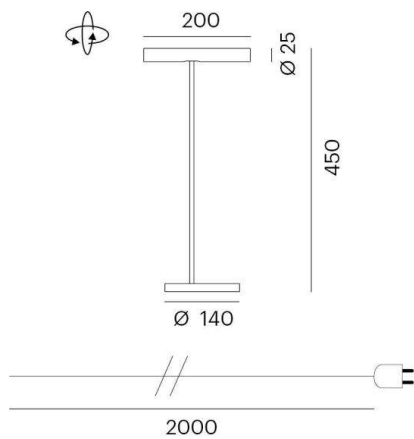

MEYJO T

472-5001920s

MEYJO T TABLE LUMINAIRE made of aluminium, terra, beam 28°, light output direct, dimmable Dimmable sensor, IP20

DRAWING

TECHNICAL DETAILS

System perform. [W]	9
Bulb type	LED
Luminous flux [lm]	350
Colour temp. [K]	3000K
CRI	>90
Dimming	Sensor dimmbar
Light output	direct
Beam angle [°]	28°
Voltage [V]	220-240V 50/60Hz
Material	aluminium

Length [mm]	200
Height [mm]	450
Diameter [mm]	25
IP protection class	IP20
Voltage class	protection cl. II
Net weight [kg]	6,60

LIGHT DISTRIBUTION CURVE

Color lamp	terra
EAN-Number	9010506198942
Lifetime [h]	25 000