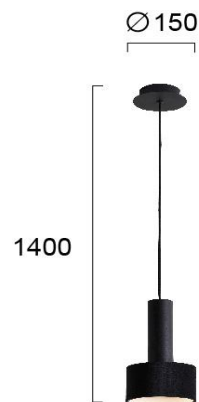

Product Datasheet

Code	4258301
Description	Pendant Light Black Arietta
Family	ARIETTA
Type	PENDANT
Type of Lamp	GU10
Watt	MAX 40W
Volt	220-240 VAC
Hertz	50-60 Hz
Class	II
IP	IP20
Environment	Indoor
Color	BLACK VELVET / BLACK
Material	FABRIC SHADE / ELECTROSTATIC PAINTED STEEL
Length	D:150
Height	H:1400
Width	