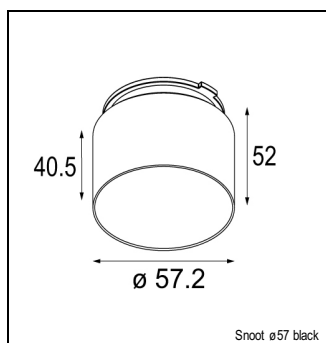

SEMIH 61 CEILING LED TRE DIM GI

ACCESSORIES

ANTI GLARE

10213802 | SNOOT Ø57 BLACK

CASAMBI

13470101 | CASAMBI DIM MODULE TRE DIM

13470109 | CASAMBI SWITCH WHITE